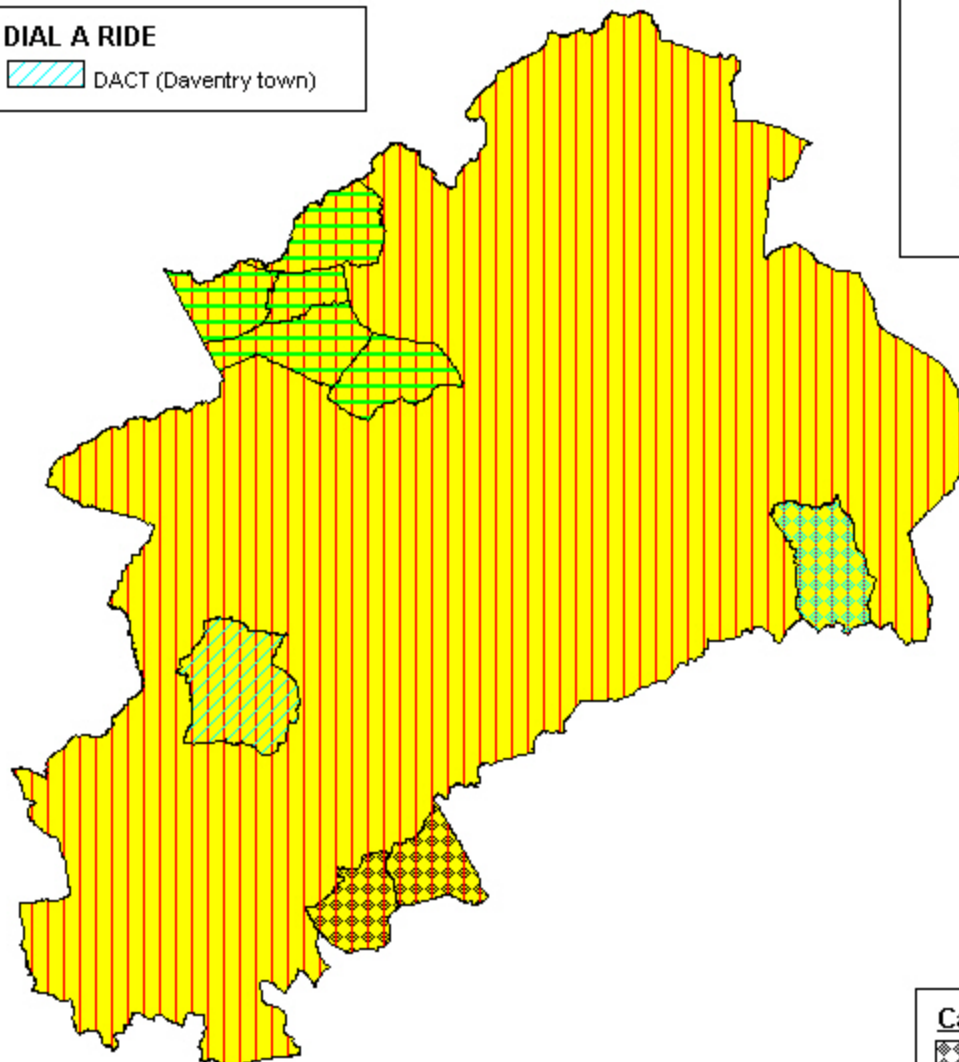

Community Transport funded by NCC. November 2008

Daventry District

DIAL A RIDE

 DACT (Daventry town)

Community Minibus

 Lilbourne (administrative support, no grant funding)

Minibus Group Hire

 Daventry Area Community Transport

Car Schemes

 Towcester Area Door to Door

 Moulton Car Scheme

DACT - only covers Moulton and Byfield/Woodford Halse when Moulton VCS and Rural Wheels cannot provide transport.

© Crown copyright. All rights reserved.
Northamptonshire County Council. Licence No. 100019331. Published 04/12/2008.