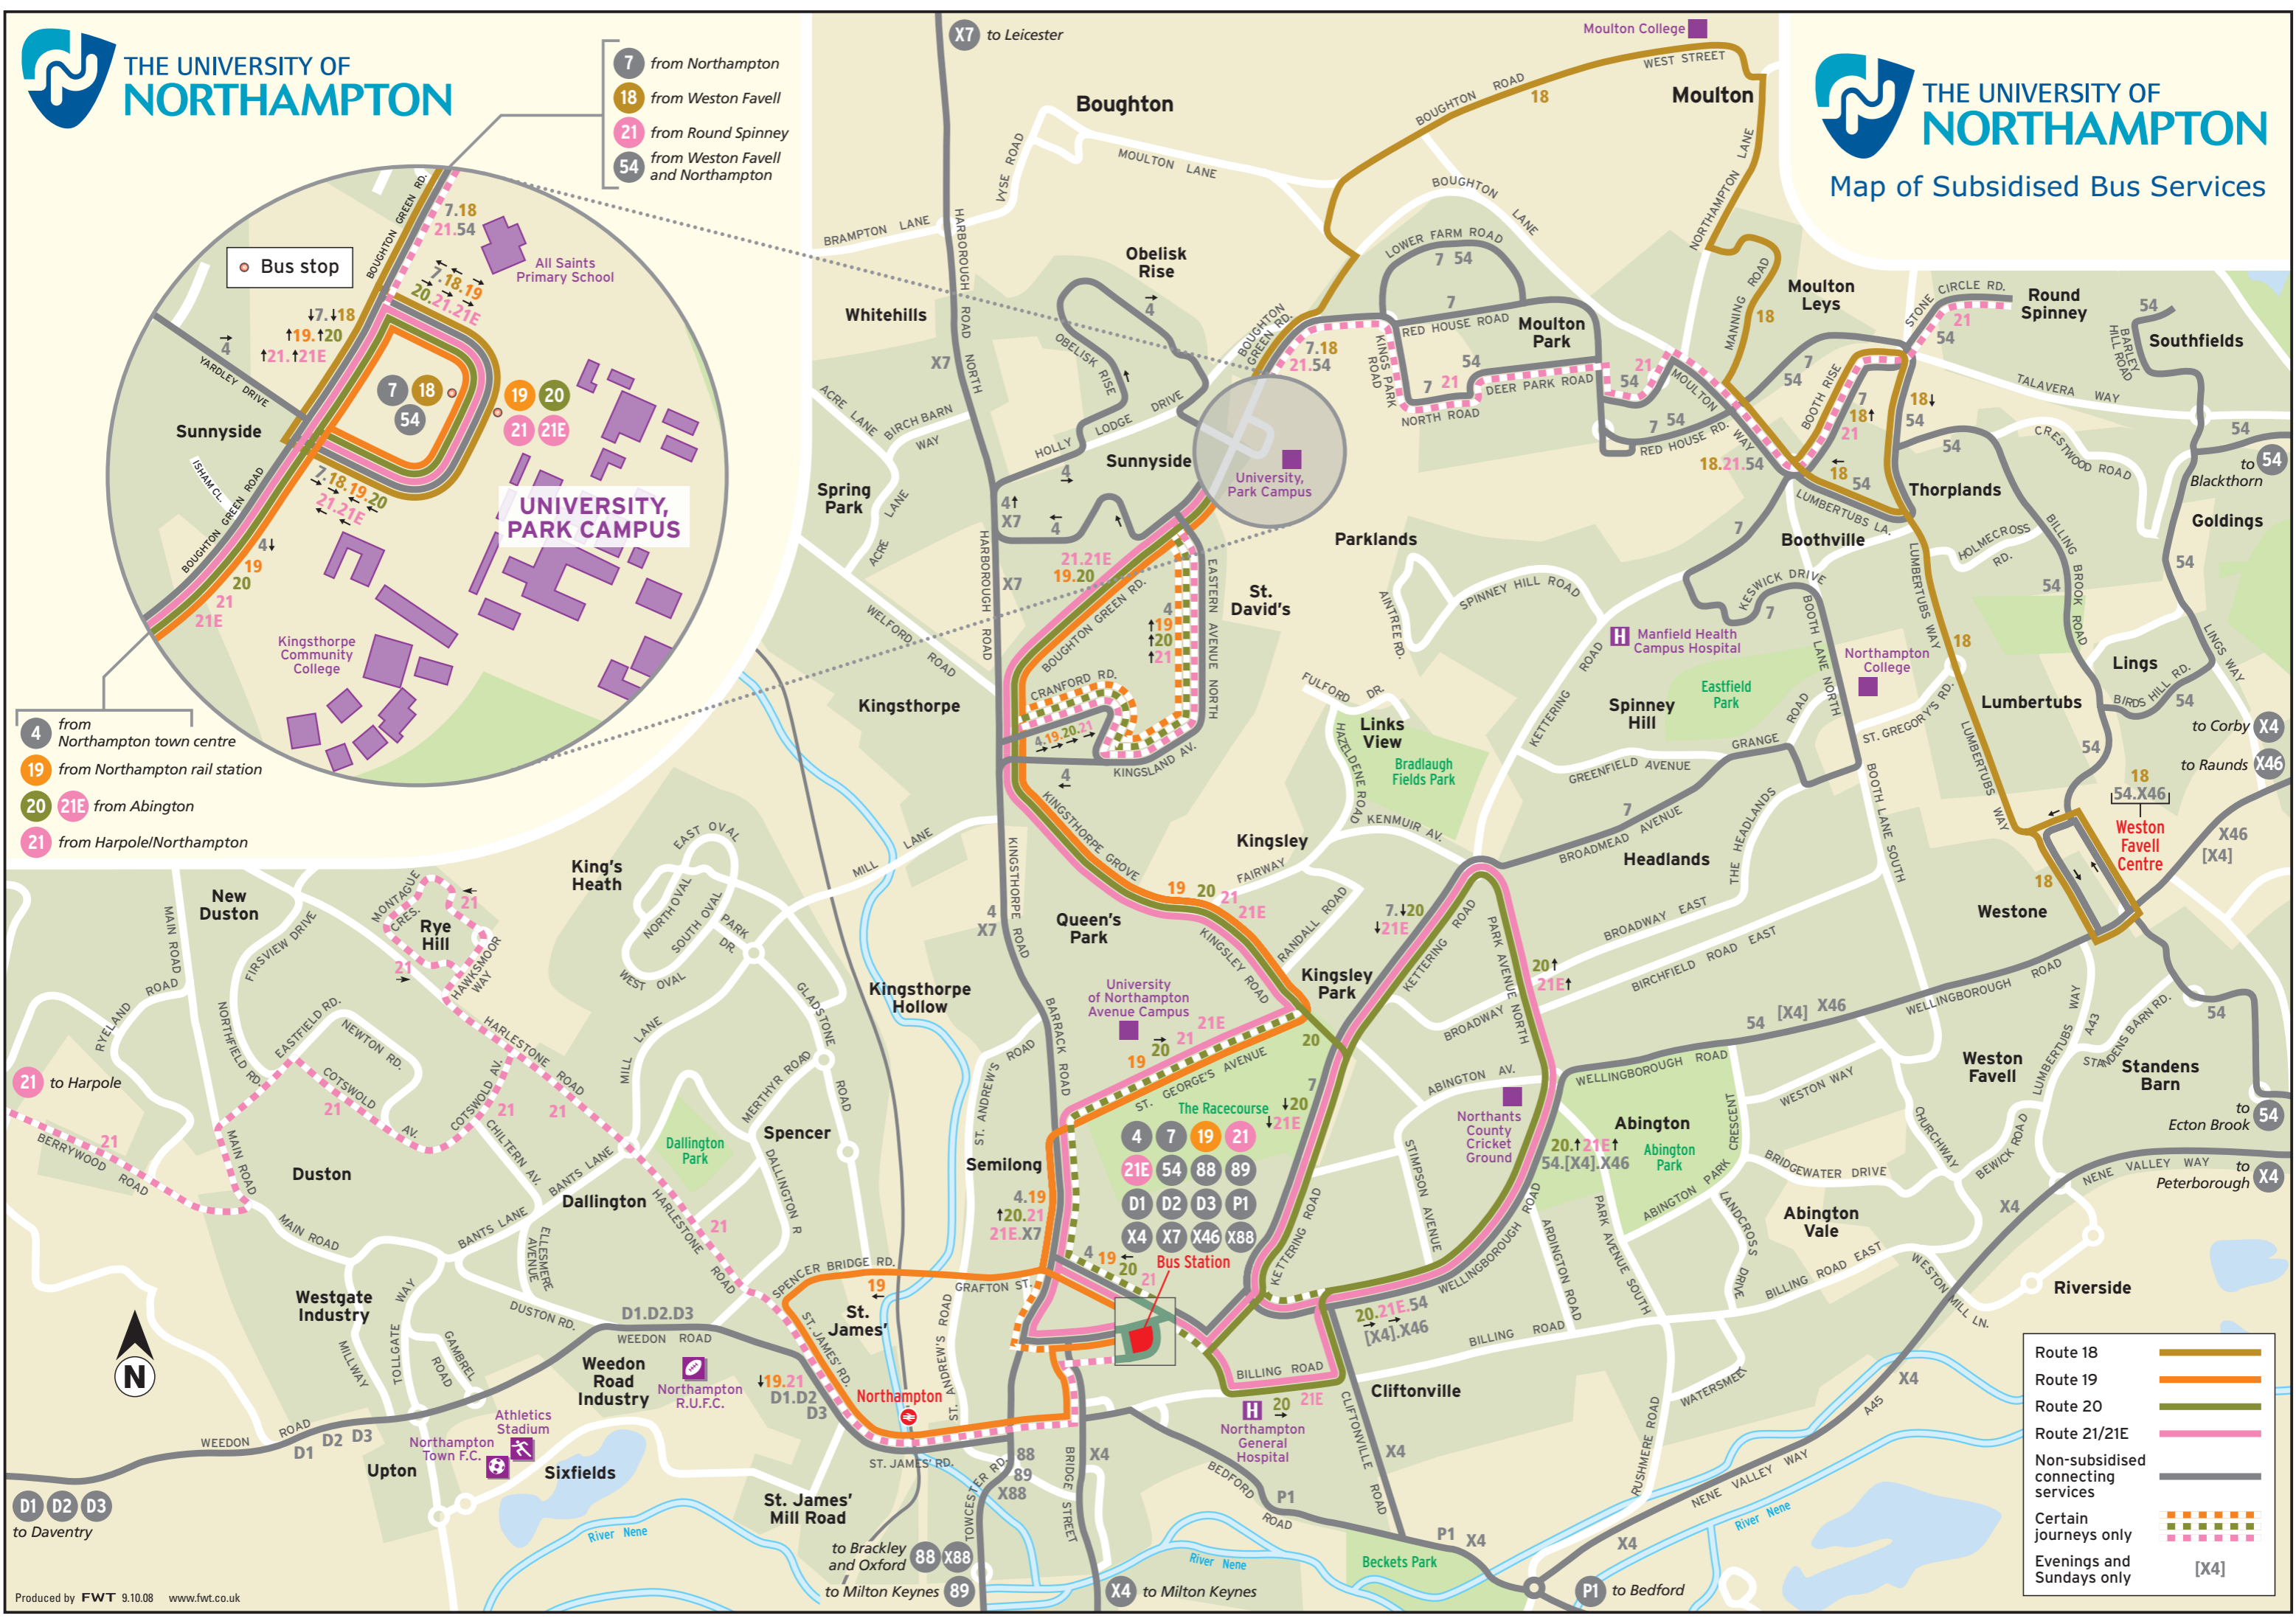

- 7 from Northampton
- 18 from Weston Favell
- 21 from Round Spinney
- 54 from Weston Favell and Northampton

- 4 from Northampton town centre
- 19 from Northampton rail station
- 20 21E from Abington
- 21 from Harpole/Northampton

Route 18	
Route 19	
Route 20	
Route 21/21E	
Non-subsidised connecting services	
Certain journeys only	
Evenings and Sundays only	