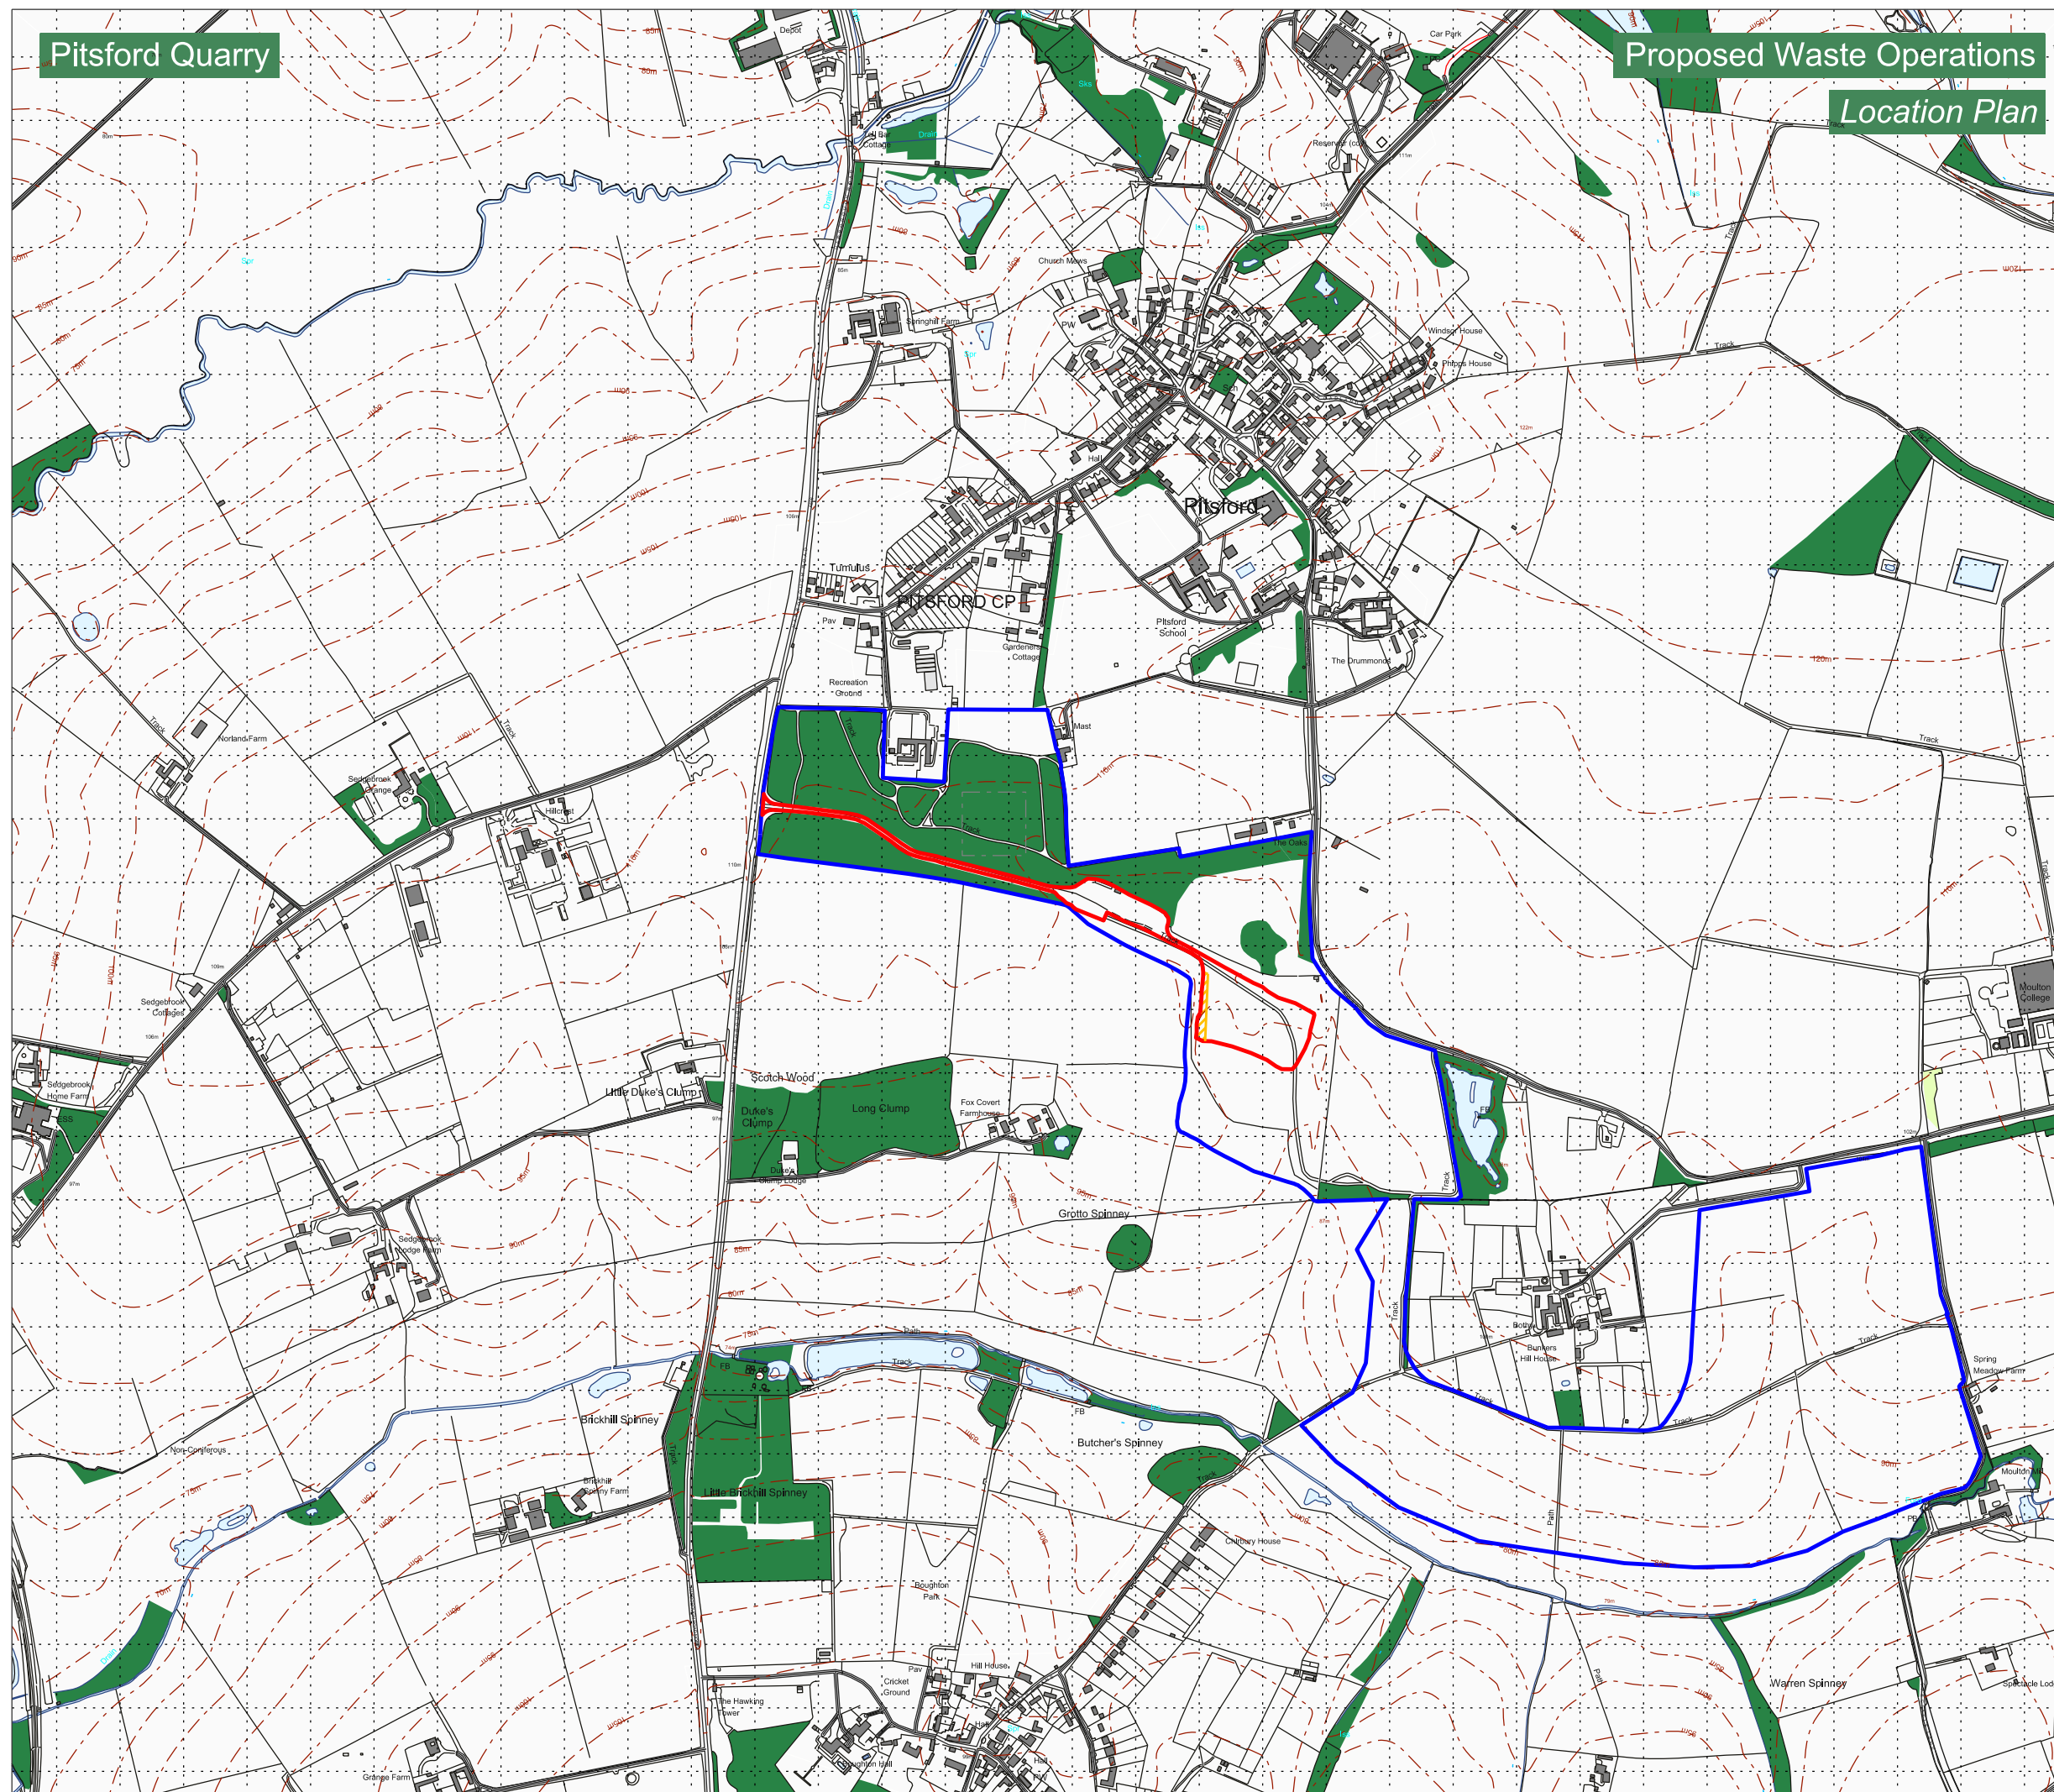

Pitsford Quarry

Proposed Waste Operations

Location Plan

LEGEND

-  Application Site Boundary
-  Land Under the Control of the Applicant
-  Exclusion Zone

**Heatons**  
 Planning Environment Design

PROJECT  
**Pitsford Quarry**

DRAWING TITLE  
**Location Plan**

DATE: March 2021  
 REFERENCE: PBL-006-M.D.001

SCALE  
 1:10,000 @ A3  
 STATUS  
**FINAL**