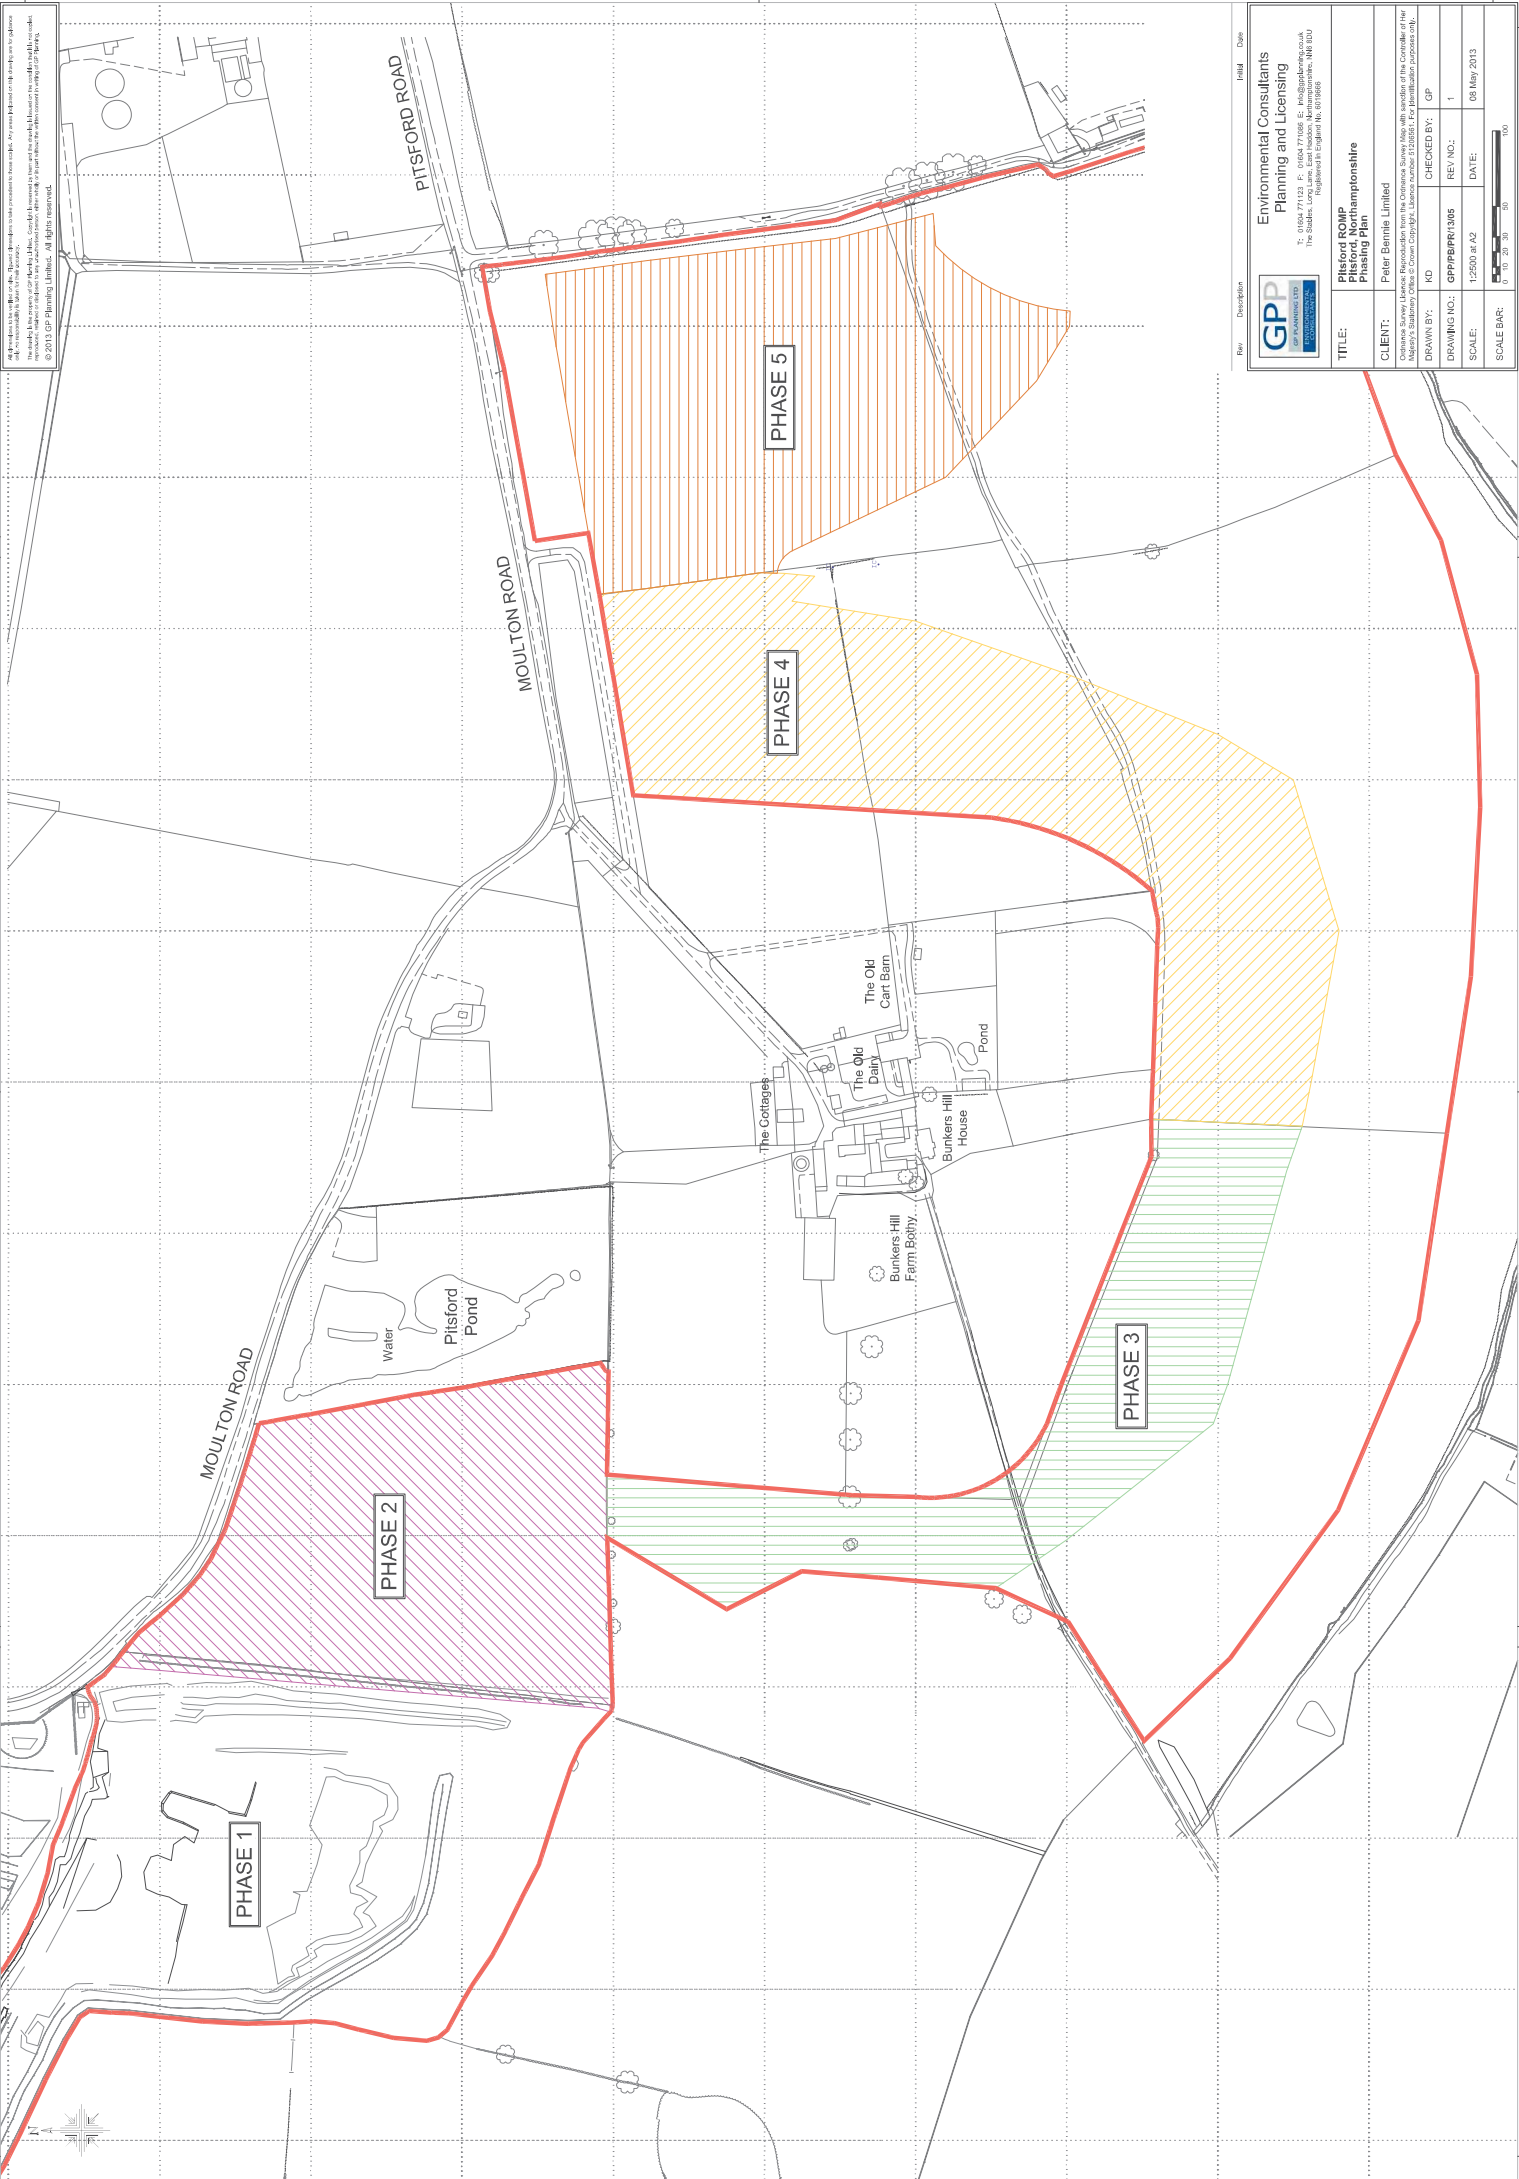

Environmental Consultants Planning and Licensing		15, Oldfield Road, Oldham, Greater Manchester, M14 6JL Tel: 0161 275 1100 Fax: 0161 275 1101 www.gpp.co.uk
TITLE: Pitsford ROMP Pitsford, Northamptonshire Planning Plan		
CLIENT: Peter Bannitt Limited		
Ontario Survey License. Reproduction from the Ontario Survey Map with sanction of the Controller of Her Majesty's Stationery Office © Crown Copyright. License number 0120051. For identification purposes only.		
DRAWN BY:	KD	CHECKED BY: GP
DRAWING NO.:	GPP/PPR/1305	REV. NO.: 1
SCALE:	1:2500 at A2	DATE: 05 May 2013
SCALE BAR:		0 10 20 30 40 50 100

ORIGINAL A2 SIZE SHEET