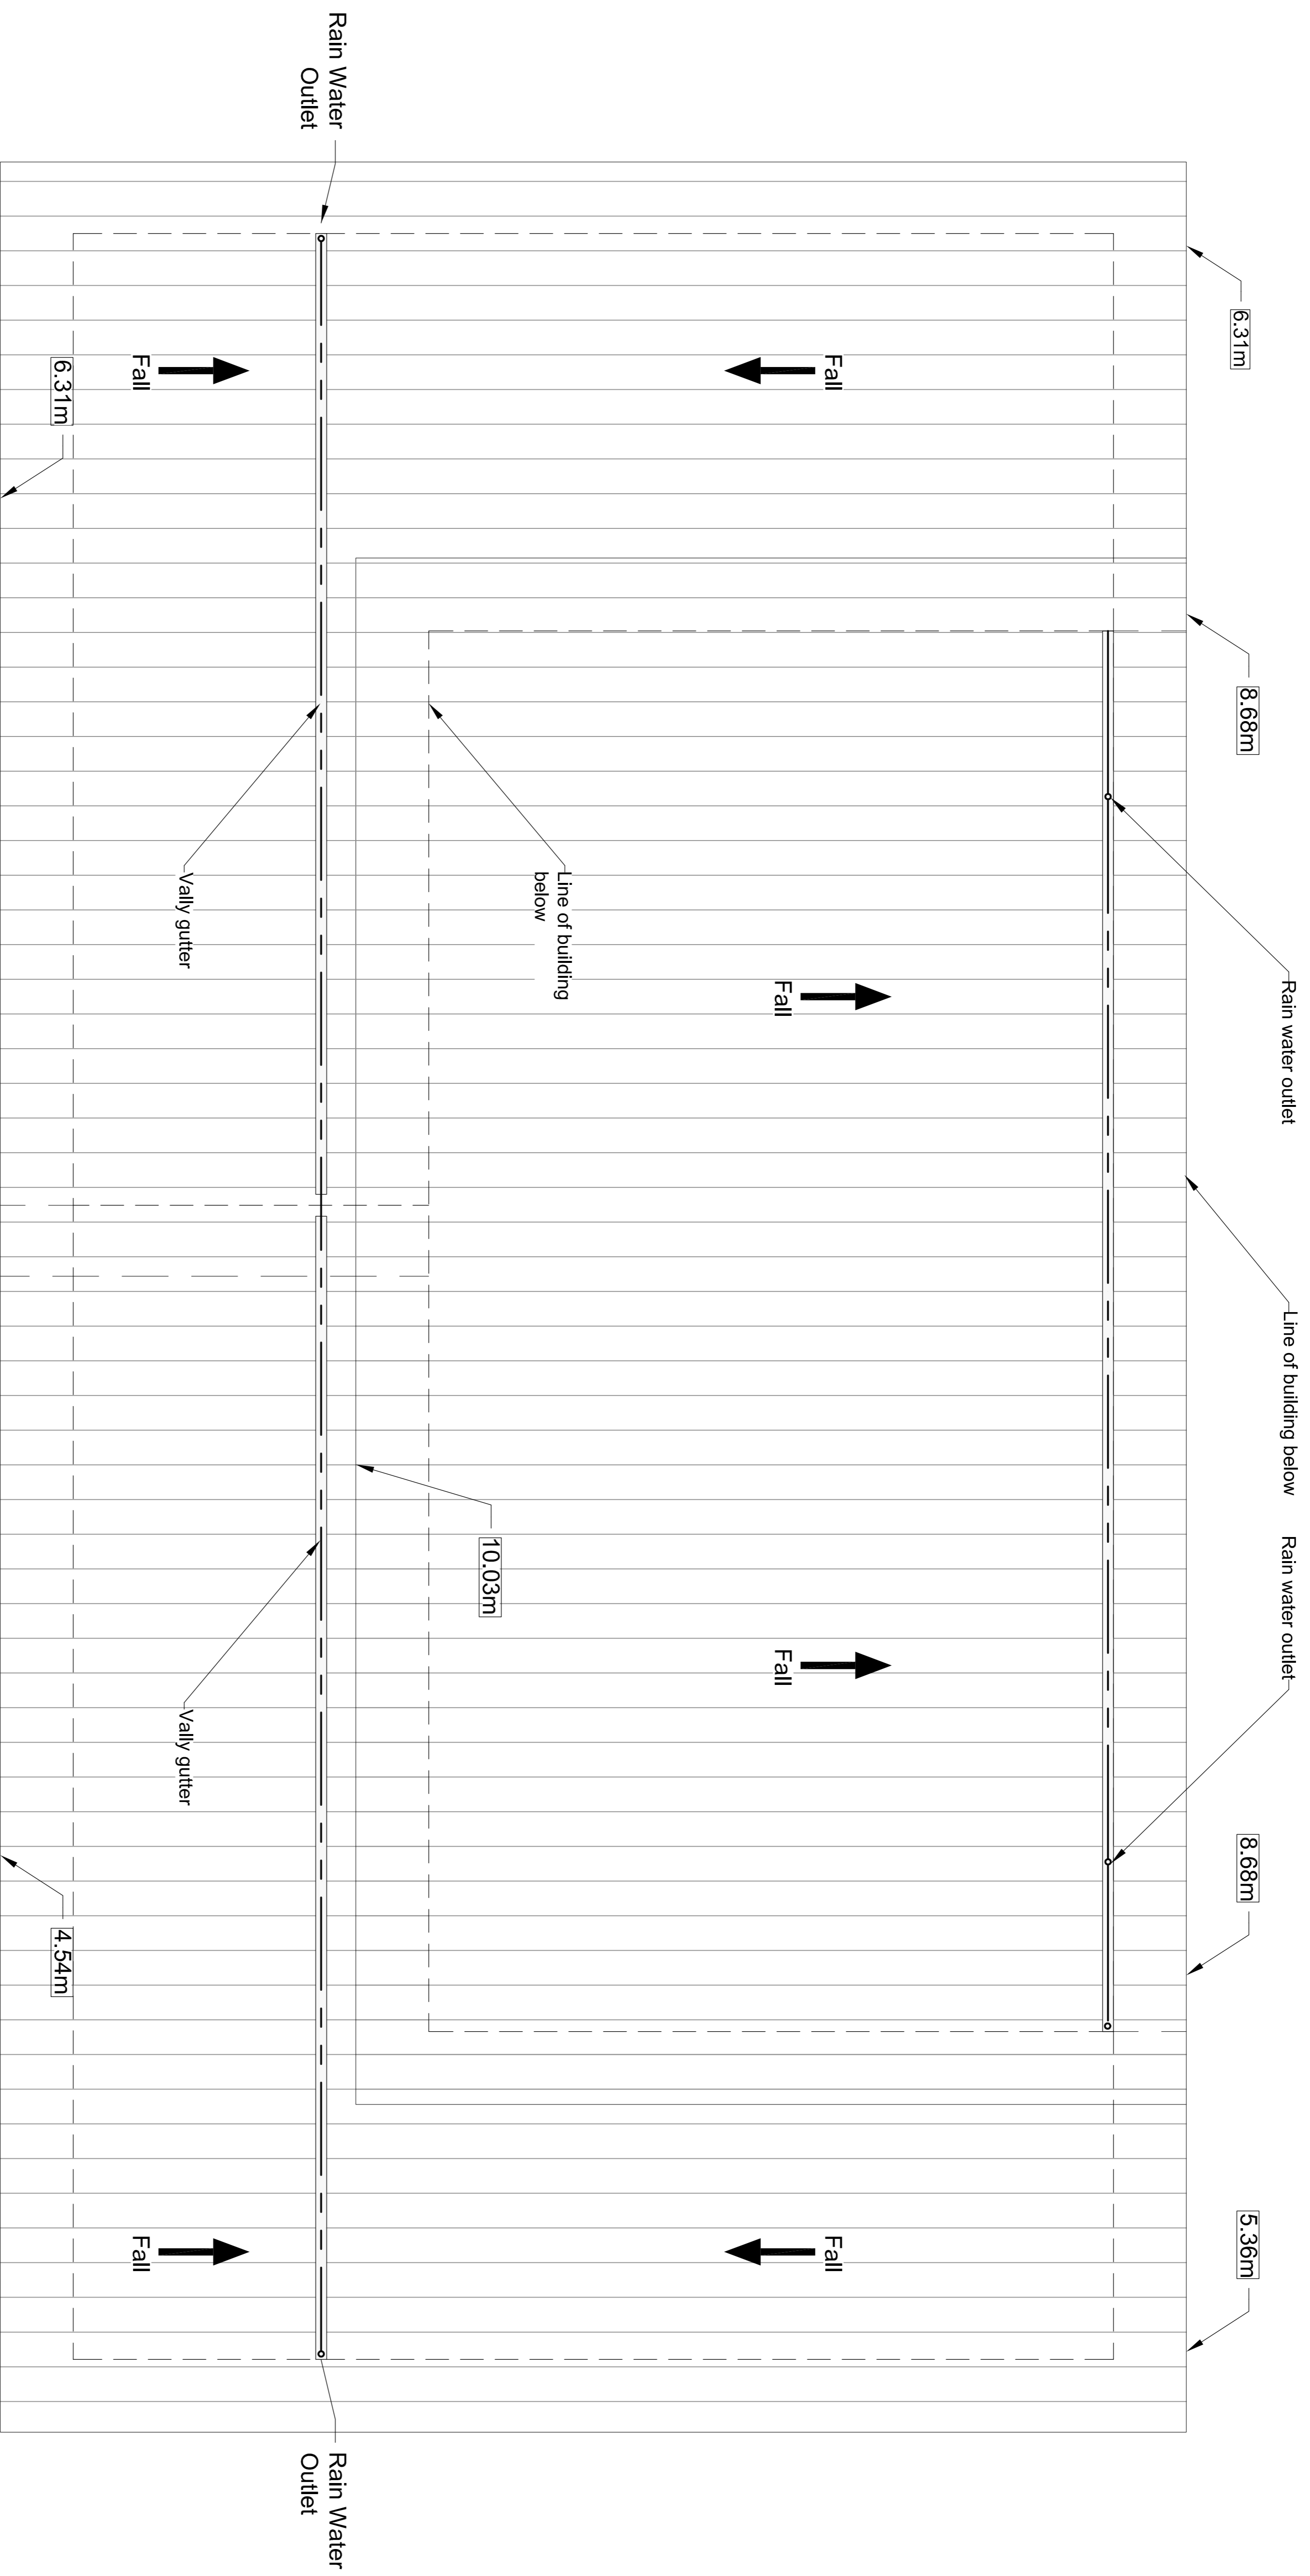

Rev.	Date	Drawn	Checked	Description
B	12.06.09	KJU	MC	Roofs & gutters updated
A	26.06.09	MDL	MC	Roofs updated

GSSARCHITECTURE

2 SENGERS PARADE, NORTHAMPTON, NN1 6AA
Telephone: 01604 631 919, Fax: 01604 624 016
Email: gss@gssarch.co.uk, Web: www.gssarch.co.uk
Kettering: 01536 513 165, Bishopton: 01275 978 310

Project Title:
New Maplefields School,
Farnstead Road, Corby

Client:
Lend Lease Projects

Drawing Title:
Proposed Roof Plan - Sports Hall and
Vocational Education Building

File Number:	Sch132b
Drawn By:	MDL
Checked By:	MC
Scale@A1:	1:100
Date:	April'09
Dwg No.:	SK29
Rev.:	B

1 Proposed roof plan
1:100@A1