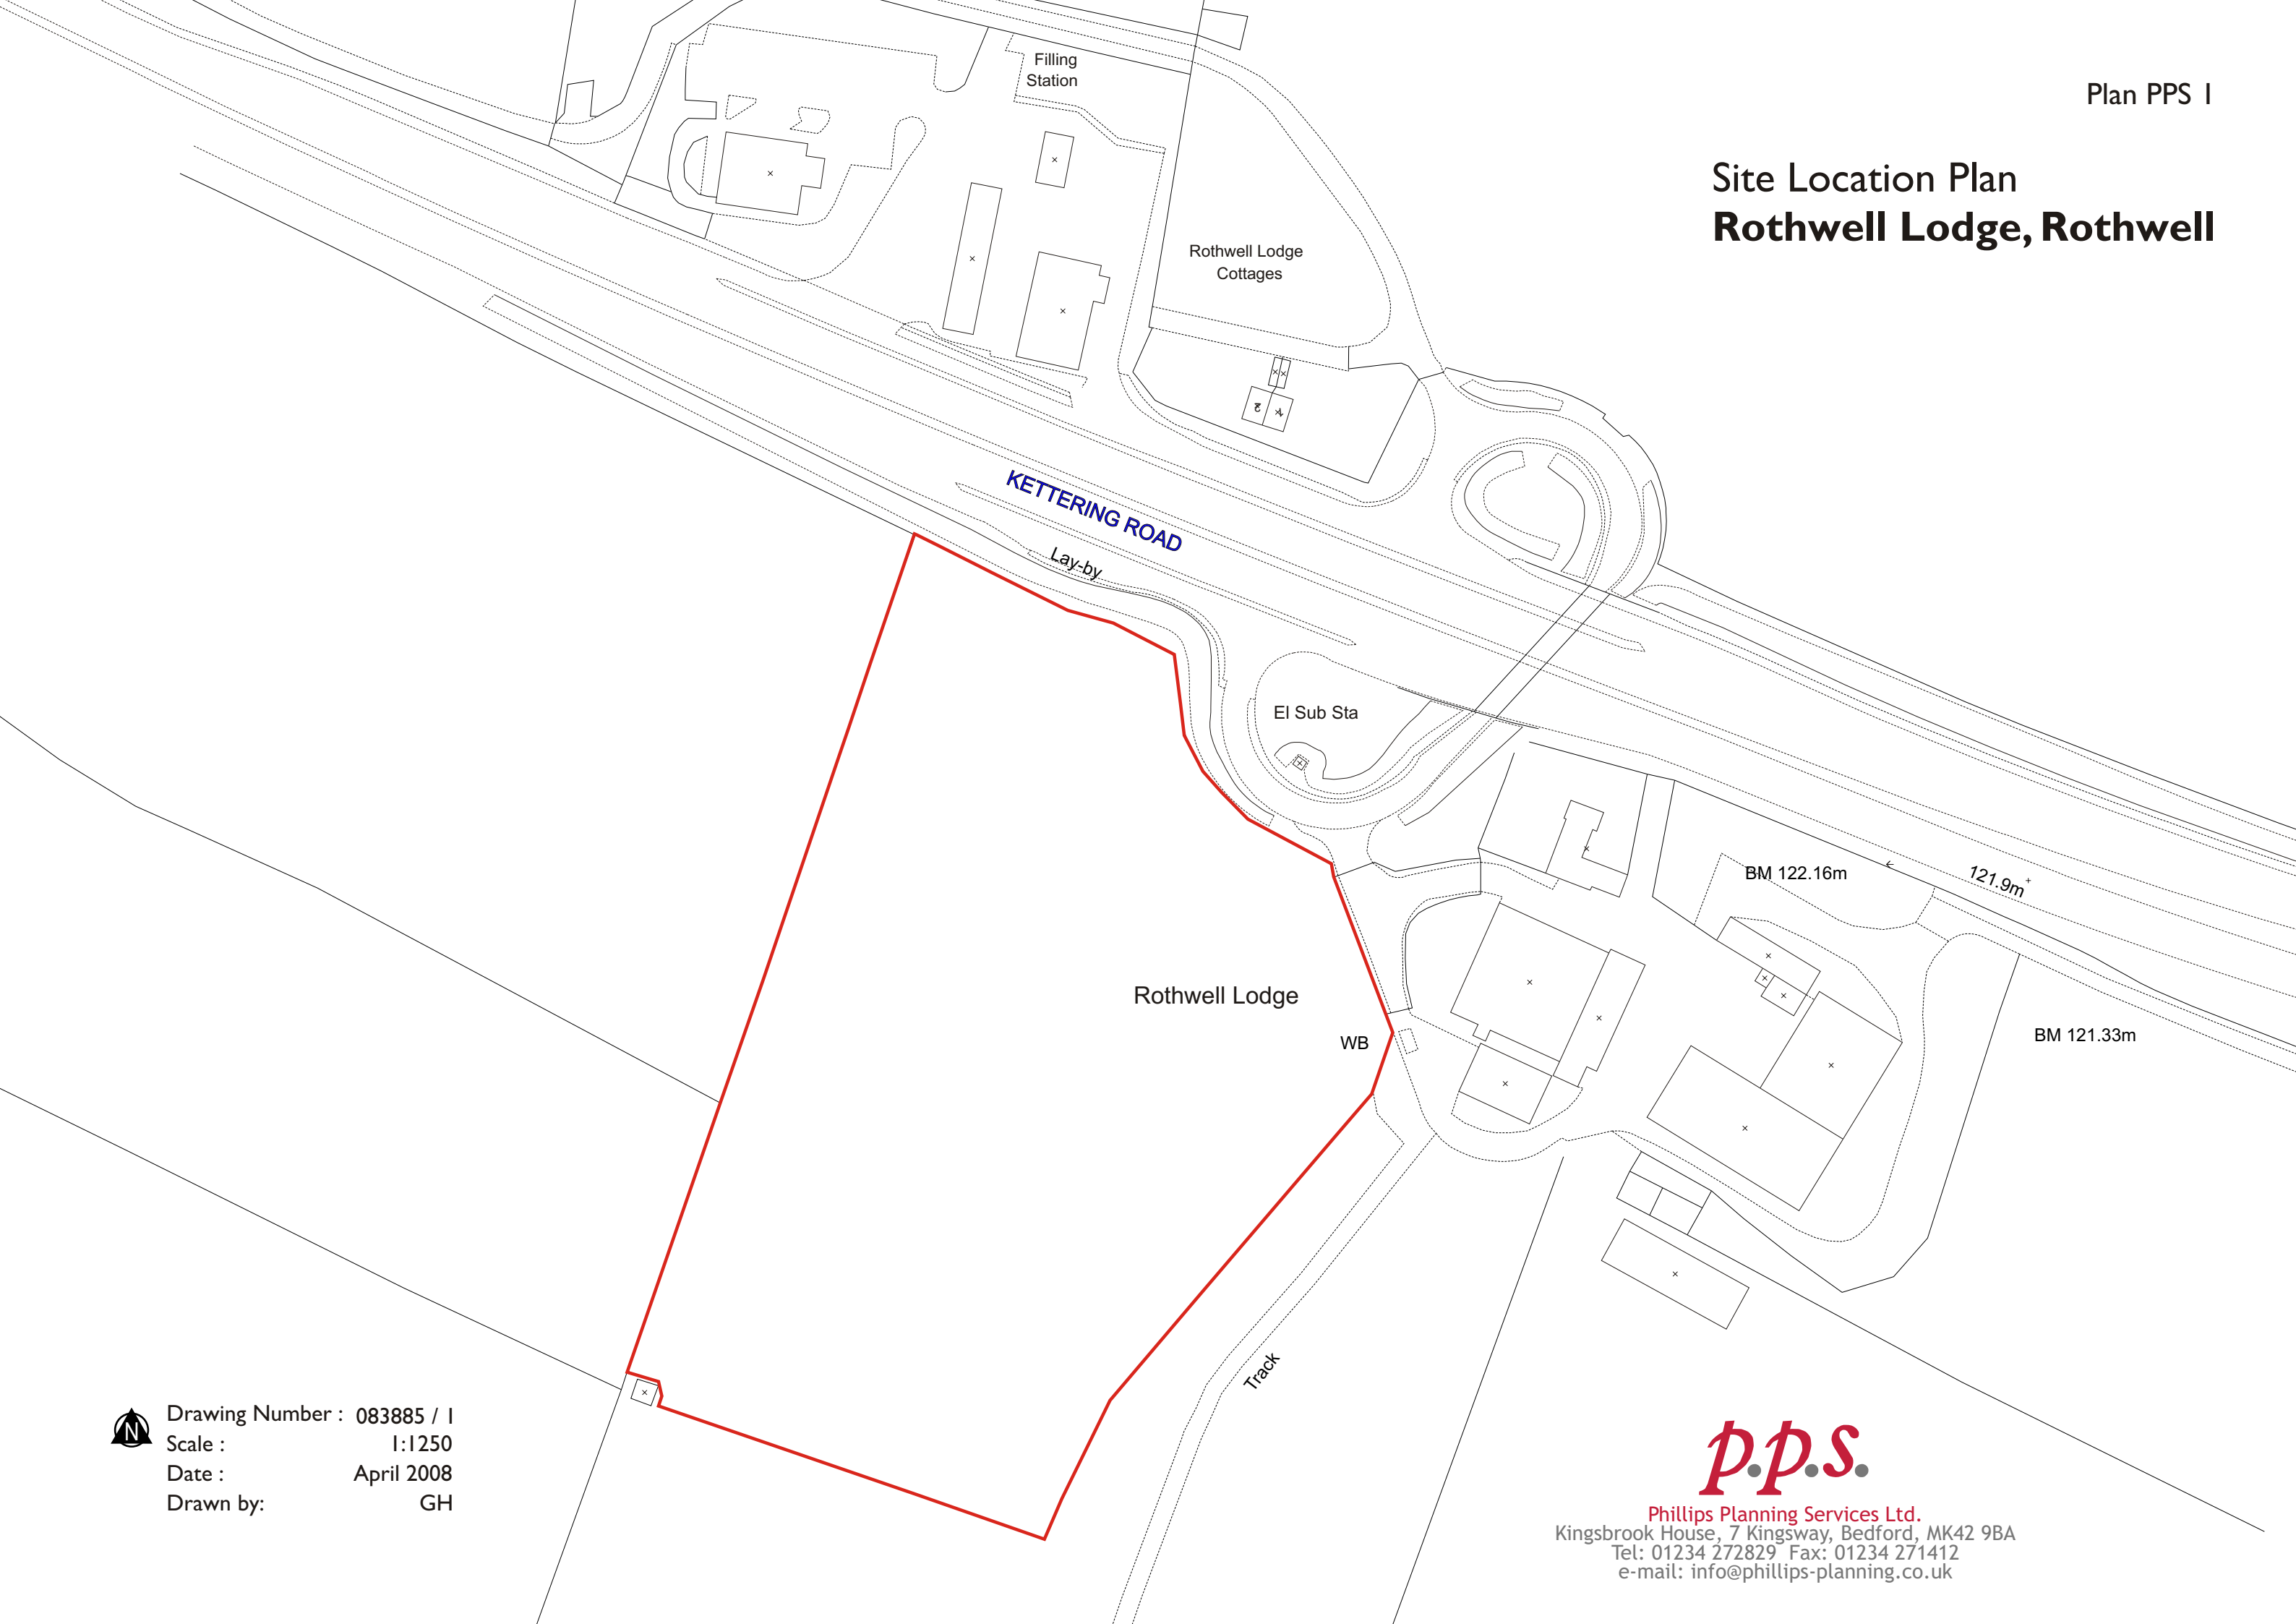

Site Location Plan Rothwell Lodge, Rothwell

 Drawing Number : 083885 / 1
Scale : 1:1250
Date : April 2008
Drawn by: GH

pps.
Phillips Planning Services Ltd.
Kingsbrook House, 7 Kingsway, Bedford, MK42 9BA
Tel: 01234 272829 Fax: 01234 271412
e-mail: info@phillips-planning.co.uk