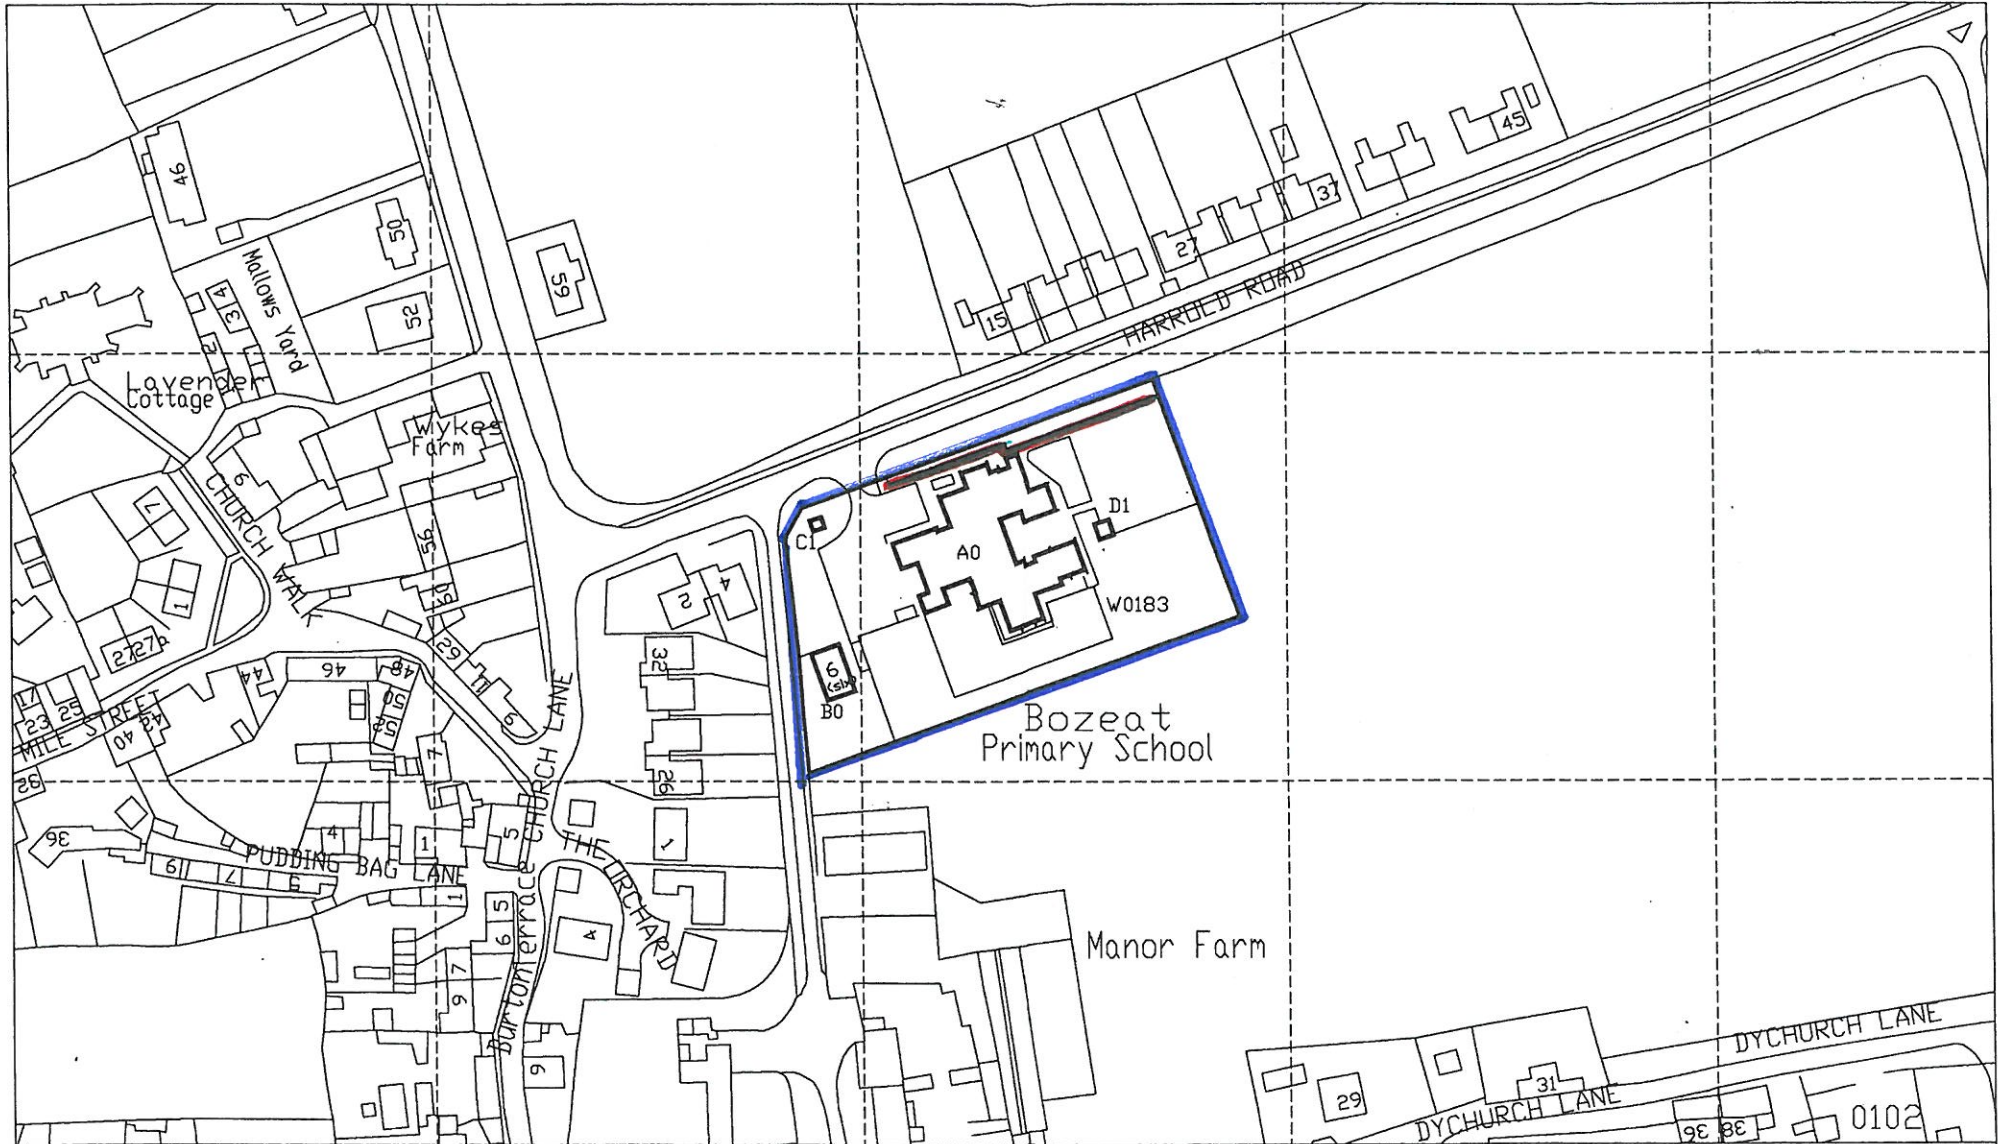

new fence

Northamptonshire  
County Council  
Property Services  
P.O.Box 126 County Hall  
Northampton Fax (01604) 236969

AREA	SITE	EST.	AREA	PROVISIONAL	<p>"This map is reproduced from Ordnance Survey material with the permission of Ordnance Survey on behalf of the Controller of Her Majesty's Stationery Office &amp; Crown copyright. Unauthorised reproduction infringes Crown copyright and may lead to prosecution or civil proceedings. Northamptonshire County Council: Licence No. LA 076767. Published 2000."</p>	BOZEAT COMMUNITY PRIMARY SCHOOL	1/1250	SITE PLAN	
GSA	W0183	E23	0.593 ha	<p>This drawing is for reference only for accurate information on boundaries please refer to the County Terrier.</p>			APRIL 03	W0183	
DSA	W0183	E23	0.593 ha				T.M	2004	
USA	W0183	E23	0.000 ha						