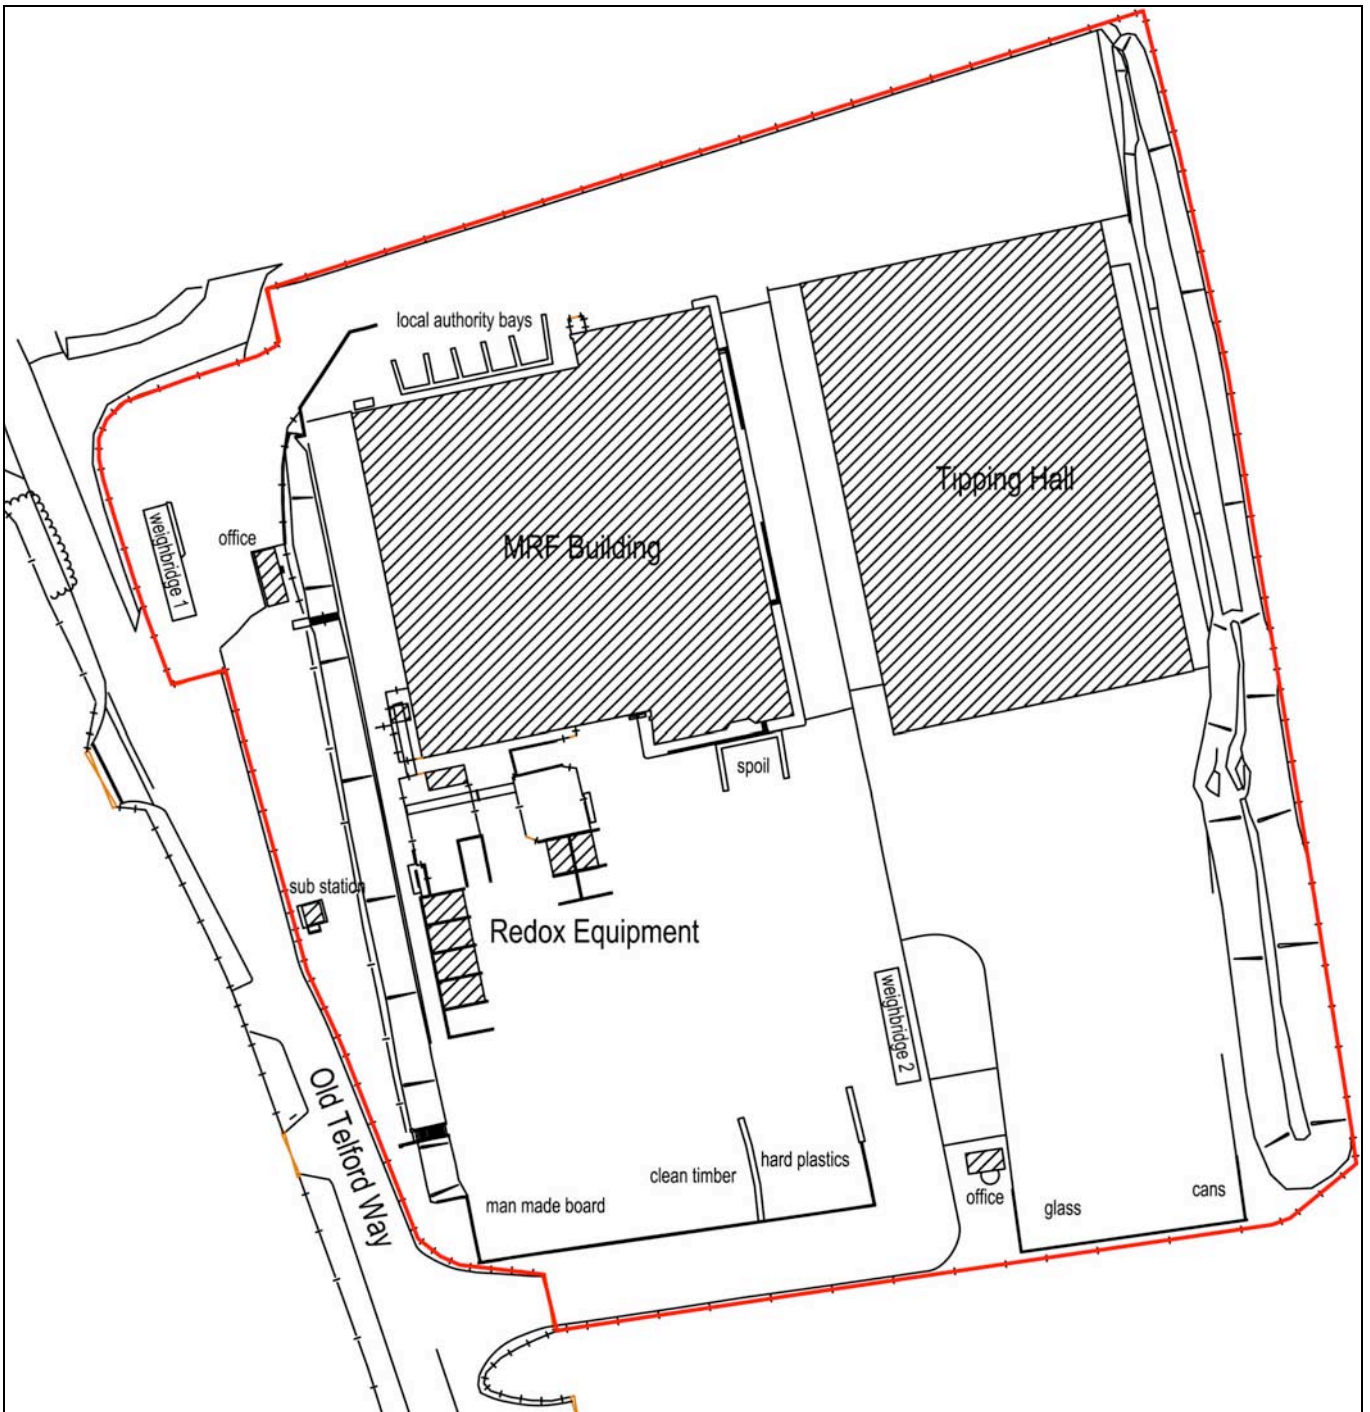

Wastecom, Old Telford Way, Kettering, for Shanks Waste Management

Site Location Plan
GPP/SWM/WC/08/01
Scale 1:25,000

Wastecom, Old Telford Way, Kettering, for Shanks Waste Management

Site Plan **GPP/SWM/WC/08/02**
Scale 1:1,000

Reproduction from the Ordnance Survey Map with sanction of the Controller of Her Majesty's Stationery Office © Crown Copyright, Licence number 51206561. For Identification purposes only.