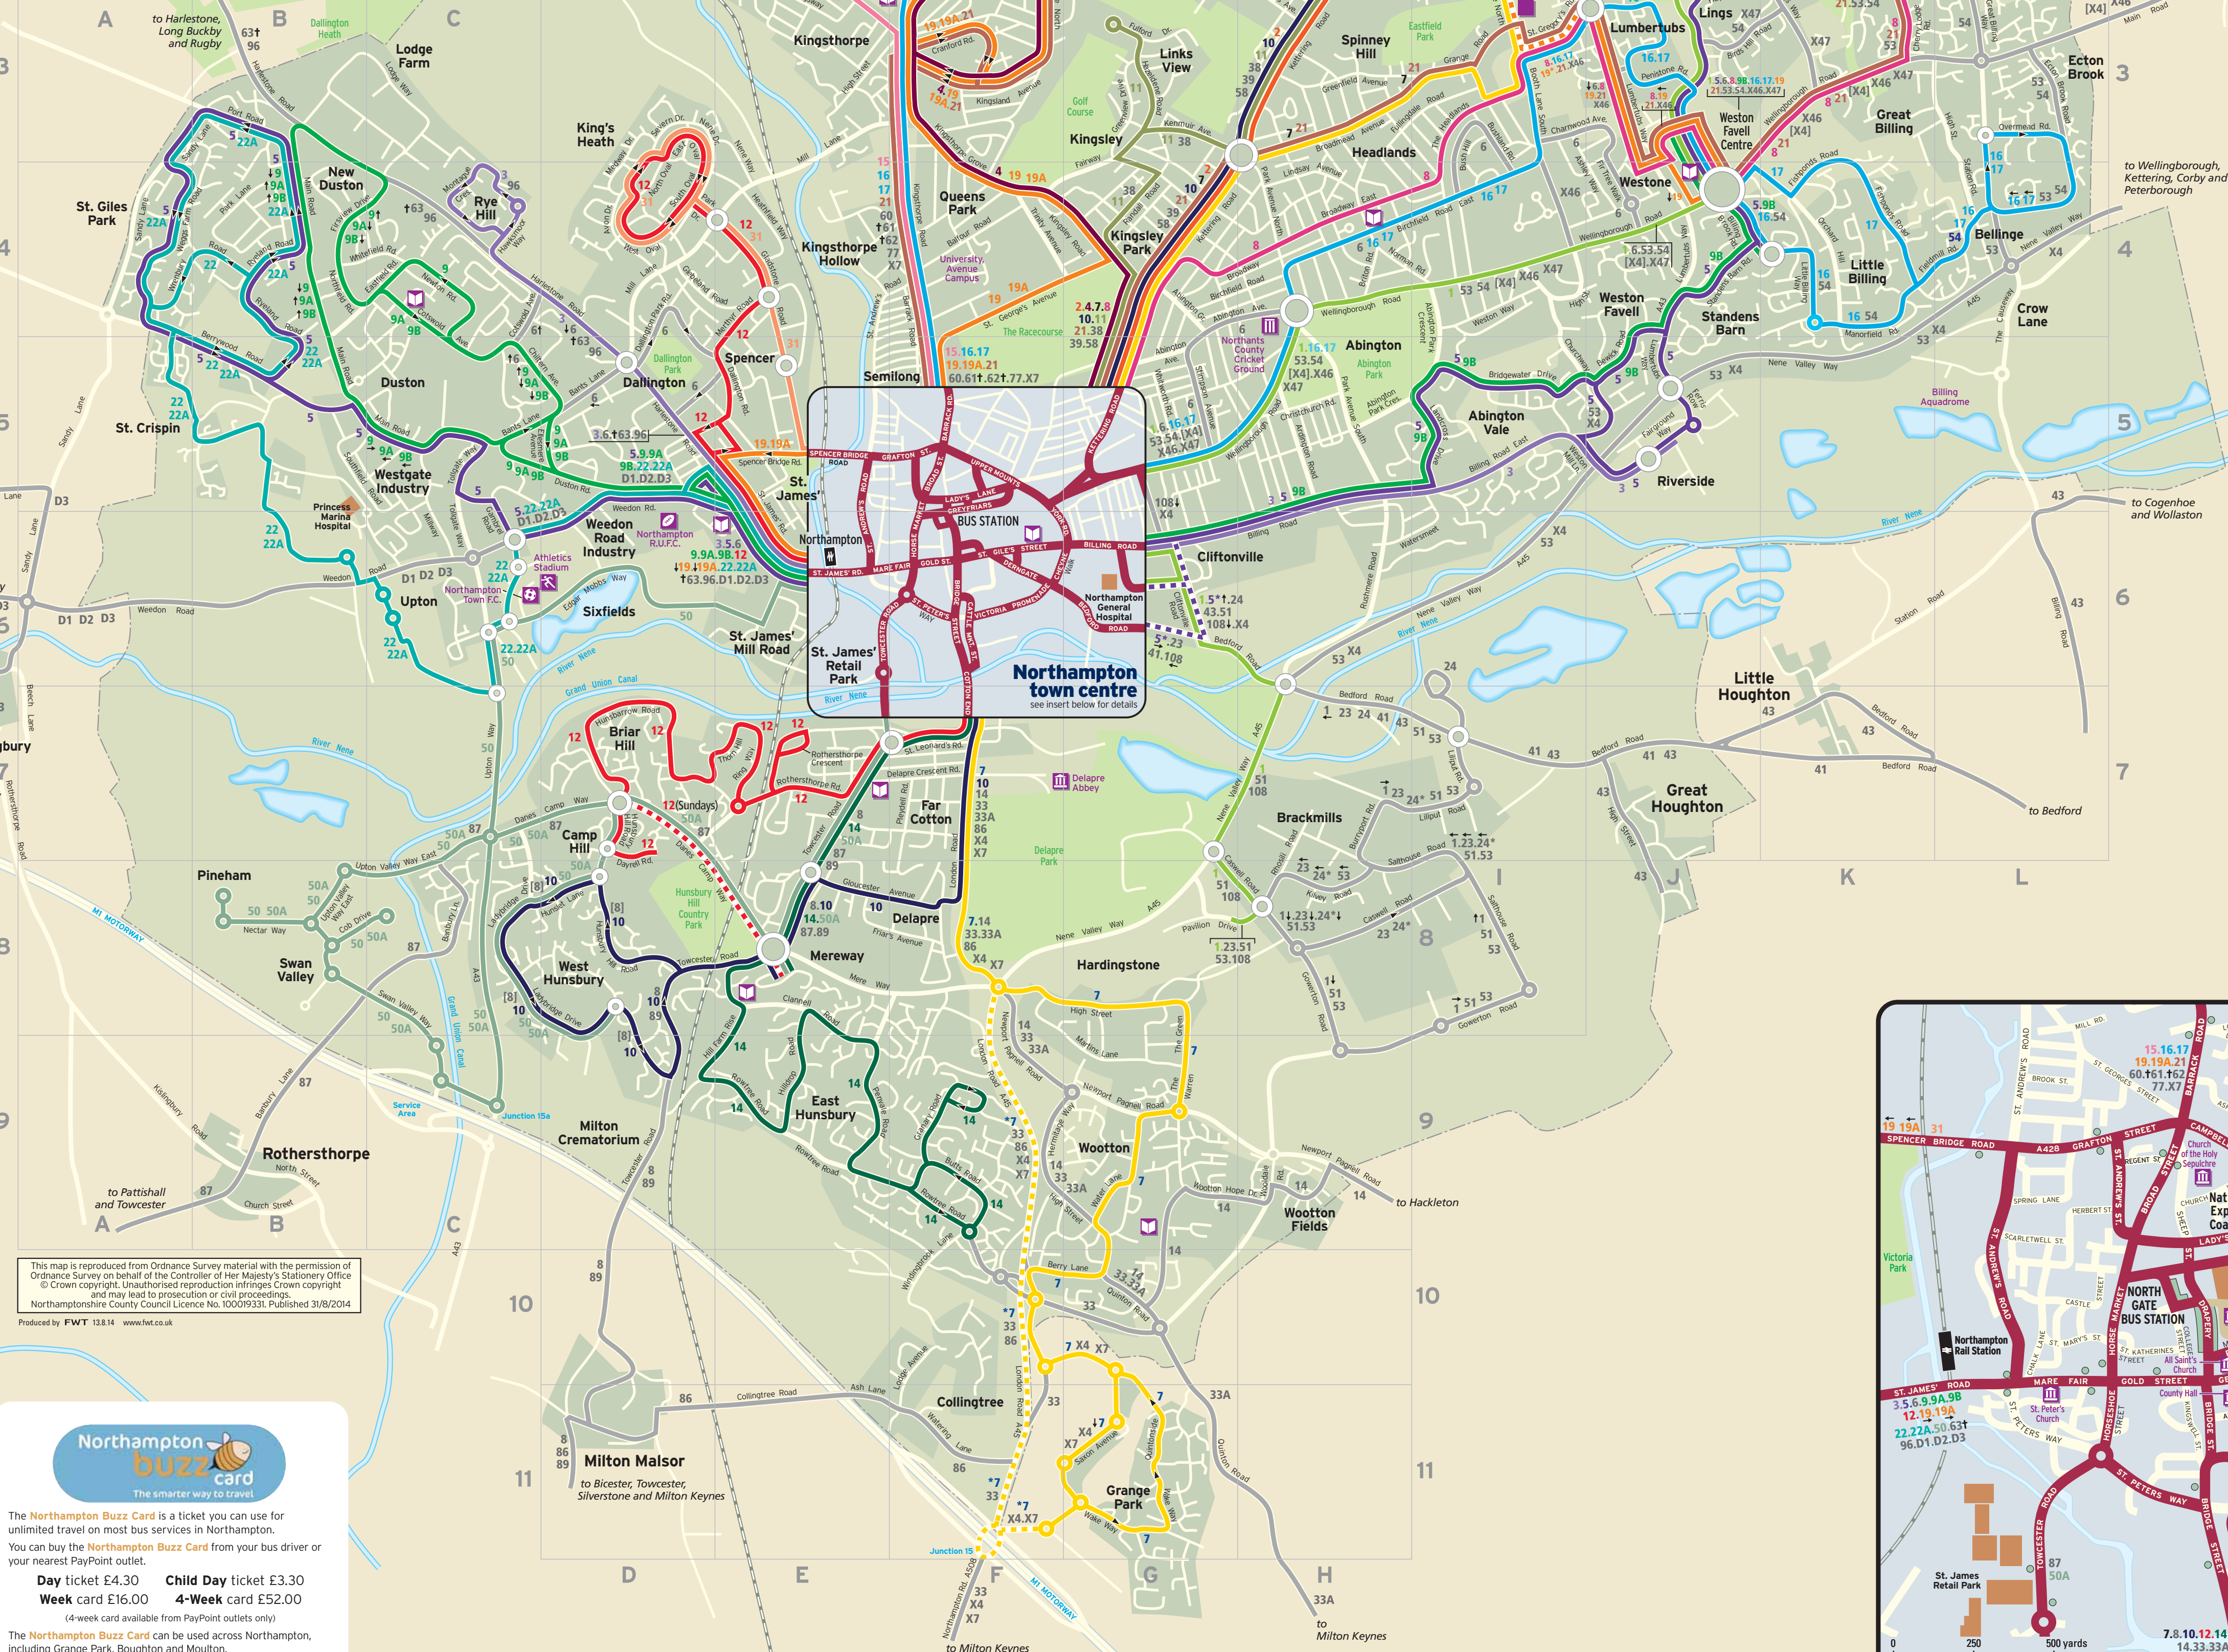

public transport in northampton

from 31 August 2014

1. **core bus services**
   (for full route details see frequency guide right)
2. 1
   - 2
   - 3
   - 4
   - 5
   - 7
   - 8
   - 9/9A/9B
   - 10
   - 11
   - 12
   - 14
   - 15
   - 16/17
   - 19/19A
   - 21
   - 22/22A
   - 31
   - 50/50A
3. **other bus services**
   (for full route details see frequency guide right)
4. X7
   - 62†
   - [X4]
   - 24*
5. **places of interest/public buildings**
6. ⊕ Athletics stadium
   - ⊕ Football ground
   - ⊕ Rugby union football ground
   - ⊕ Northamptonshire county cricket ground
   - ⊕ Theatre
   - ⊕ Museum
   - ⊕ Public building
   - ⊕ Library (apply here for your concessionary bus pass)
7. --- Certain journeys only
   --- One-way operation of route
   --- Northampton borough boundary

northampton A-Z

Abington	H5	Northampton Town Centre	F6
Abington Vale	I5	Obelisk Rise	F1
Bellinge	L4	Overstone Lodge	K2
Blackthorn	K2	Parklands	G2
Boothville	I2	Pineham	B8
Brackmills	H7	Queens Park	F4
Briar Hill	D7	Bridleways	L2
Camp Hill	D7	Riverside	J5
Cliftonville	G6	Round Spinney	J1
Collingtree	F11	Rye Hill	C4
Crow Lane	L4	Semilong	F5
Dallington	D5	Sixfields	D6
Delapre	F8	Southfields	K1
Duston	C5	Spencer	E5
East Hunsbury	E9	Spinney Hill	H3
Ecton Brook	L3	Spring Park	E2
Far Cotton	F7	St. Crispin	B5
Goldings	K2	St. David's	G2
Grange Park	G11	St. Giles Park	A4
Great Billing	K3	St. James' Mill Road	E6
Hardingstone	G8	St. James' Retail Park	E7
Headlands	H3	St. James' Retail Park	E7
King's Health	D3	Standens Barn	F2
Kingsley	G3	Sunnyside	F2
Kingsley Park	G4	Swan Valley	B8
Kingshorpe	E3	Thorplands	J2
Kingshorpe Hollow	J3	Thorplands	J2
Lings	X47	Upton	C6
Links View	G3	Weedon Road Industry	D6
Little Billing	K4	West Hunsbury	D8
Lodge Farm	C3	Westgate Industry	C5
Lumberhubs	J3	Weston Favell	J4
Mereway	E8	Weston Favell	J4
Milton Crematorium	D9	Westone	J4
Moulton Leys	I1	Whitehills	E1
Moulton Park	H1	Woolton Fields	H9
New Duston	B4		

northampton Demand Responsive Service

This is a pre-booked service that can pick passengers up from anywhere within the Borough and drop them at any pre-agreed destination.

Who Can Use It?
Any person who is registered with us to use the service.

How Does It Work?
Journeys are booked one day in advance between 9:30am and 12:30pm using a dedicated booking line. Please remember to book the return journey if required.

When Does It Run?
The service runs on Mondays to Fridays between 8:30am and 5pm. There is no service on weekends and Bank Holidays and we are closed between Christmas and New Year.

How can I join?
Please ring or write to the office to obtain a registration form:

Phone: **(01604) 583553**
Write to:
Northampton Door to Door Service,
Westridge Depot, 9-13 St James Mill Road,
Northampton NN5 5JW

Door-to-Door Service