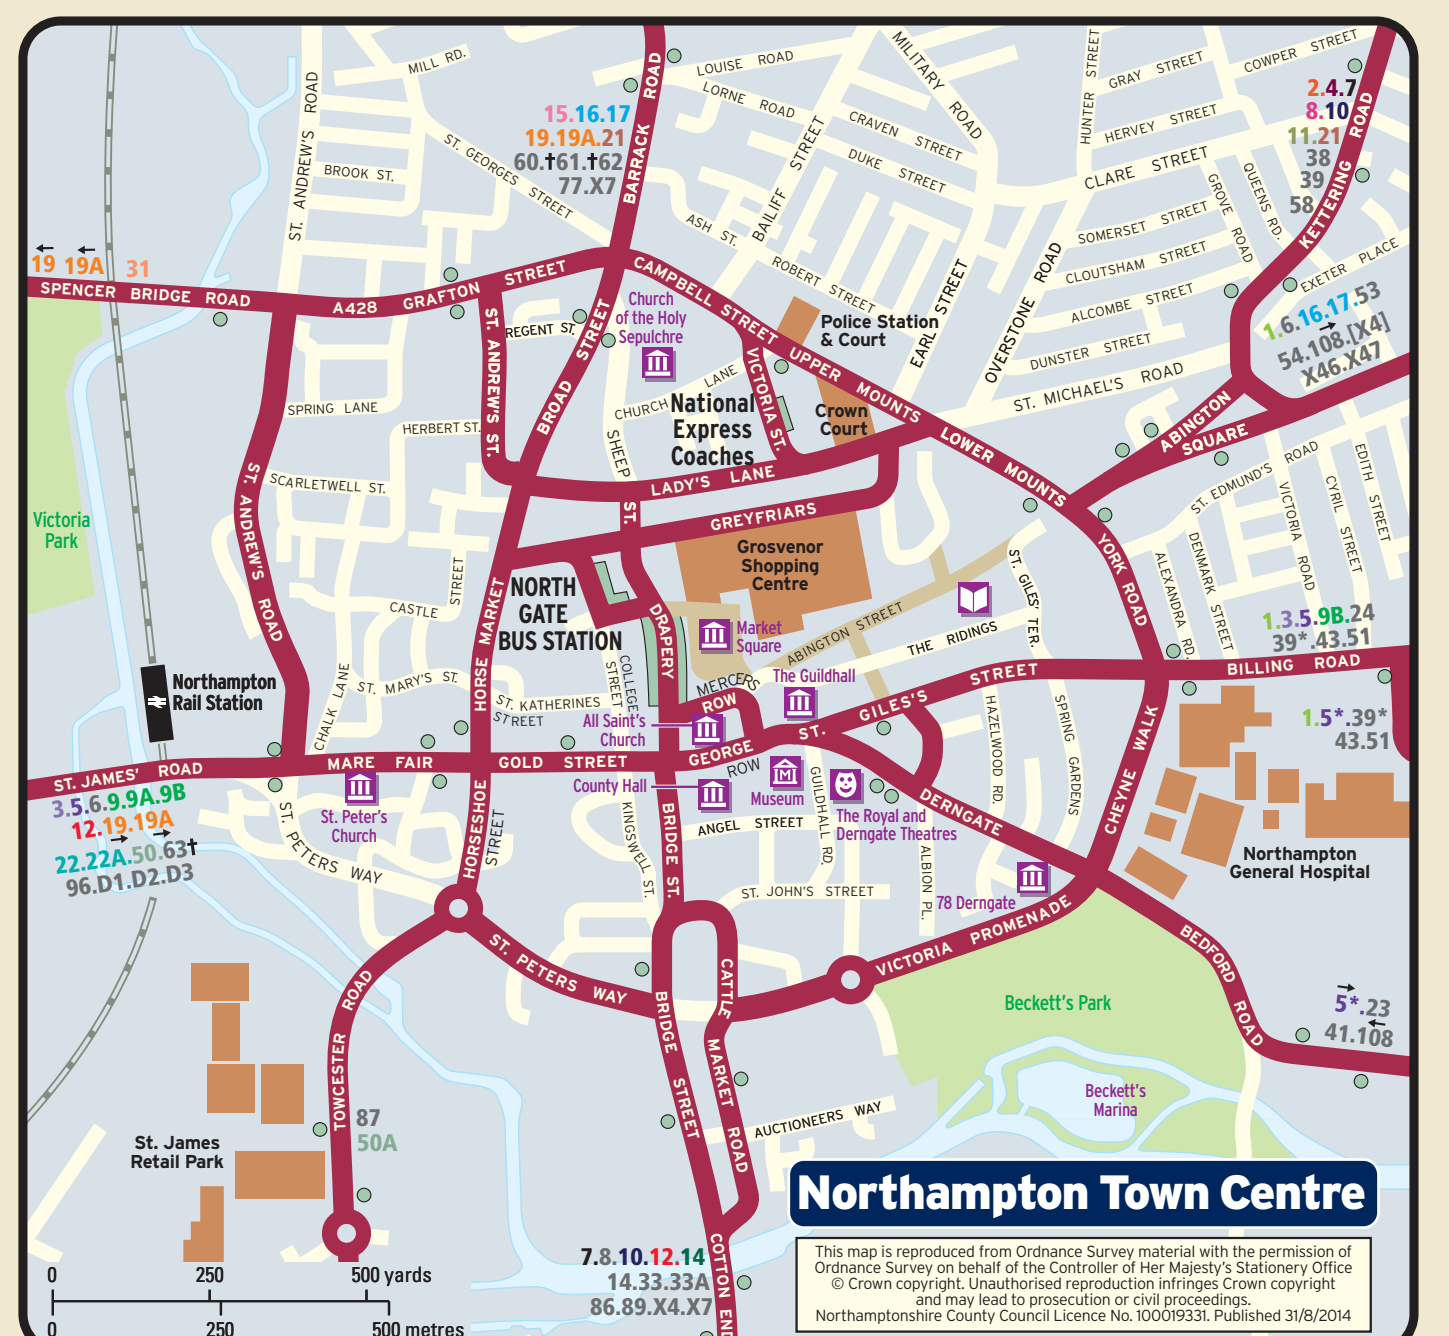

bus services in northampton