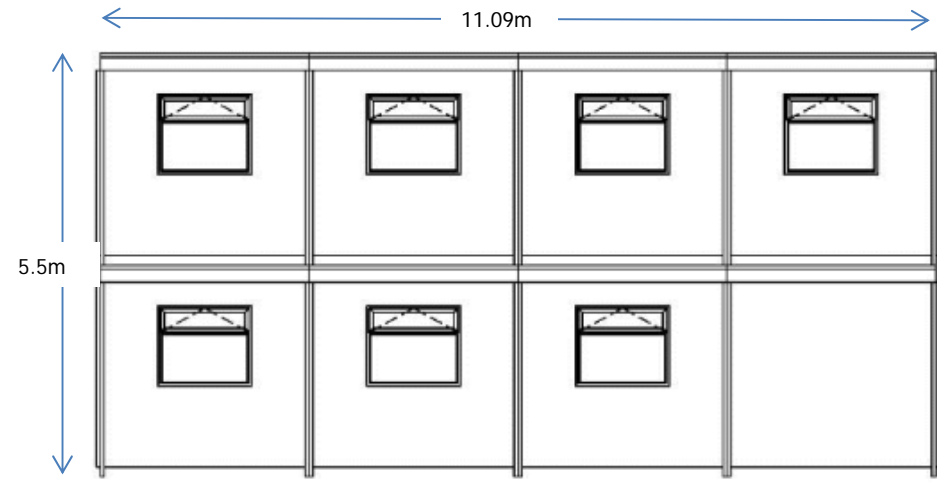

Northern Elevation

Eastern Elevation

Southern Elevation

Western Elevation

Recycleforce Ltd, Gretton Brook Road, Corby

Proposed Construction of Replacement Office Block

Scale 1:100 @ A4

Drawing Ref: GPP/RF/CNOB/18/04