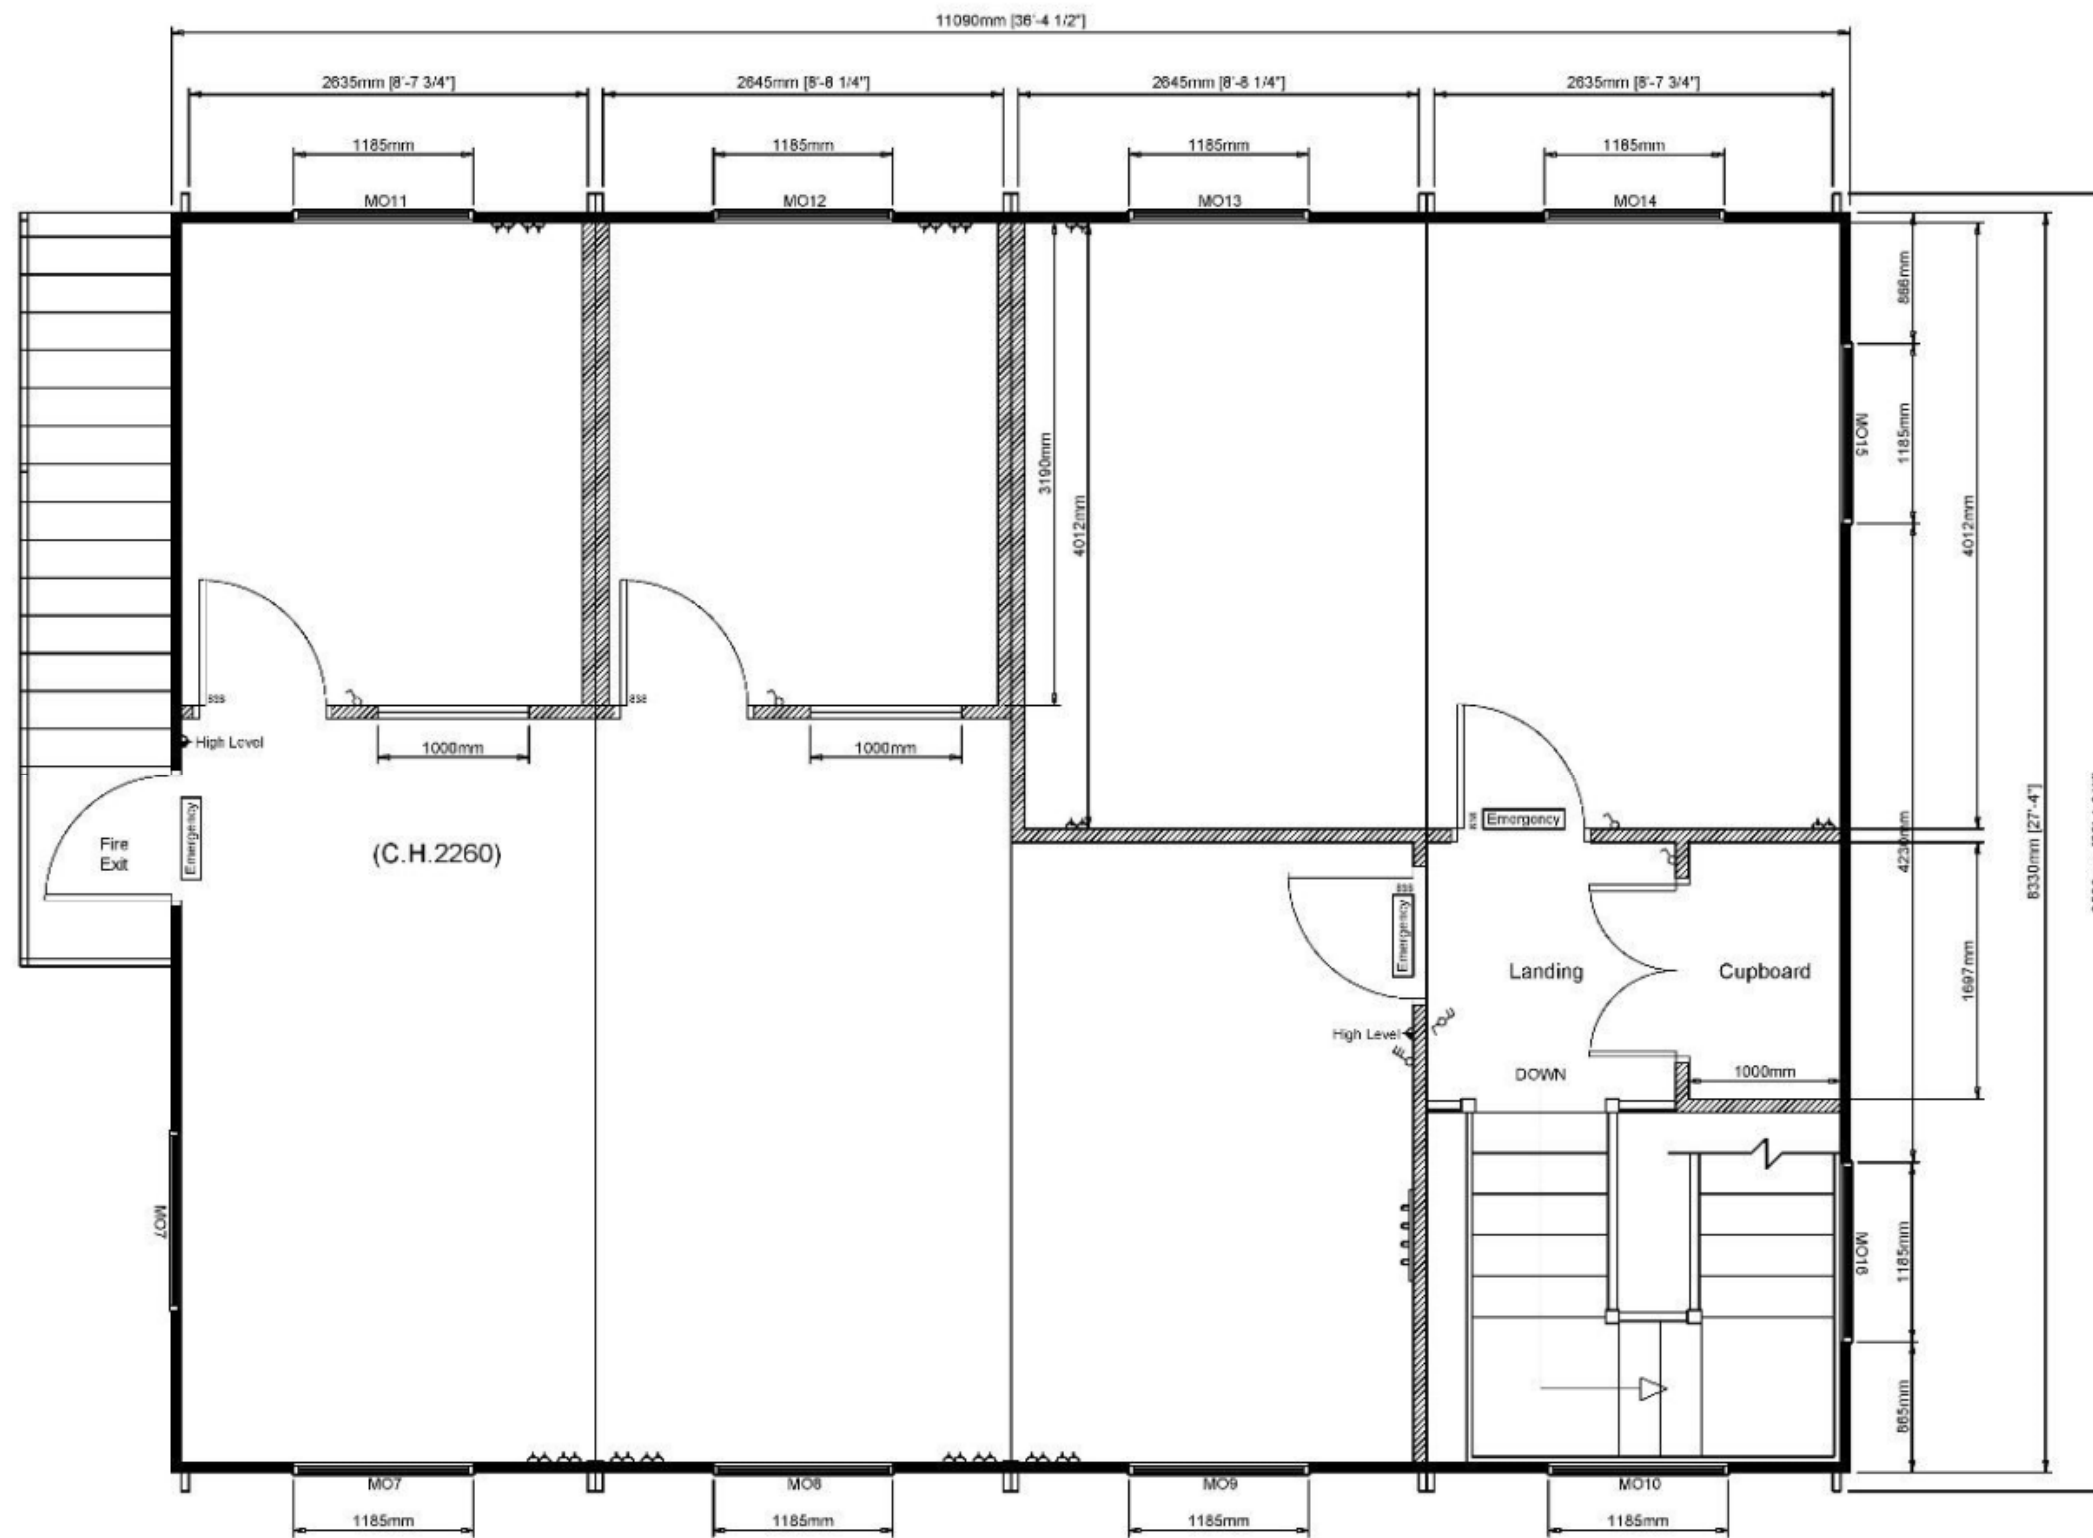

Plan View – First Floor

Recycleforce Ltd, Gretton Brook Road, Corby
 Proposed Construction of Replacement Office Block

Scale 1:50 @ A3

Drawing Ref: GPP/RF/CNOB/18/06