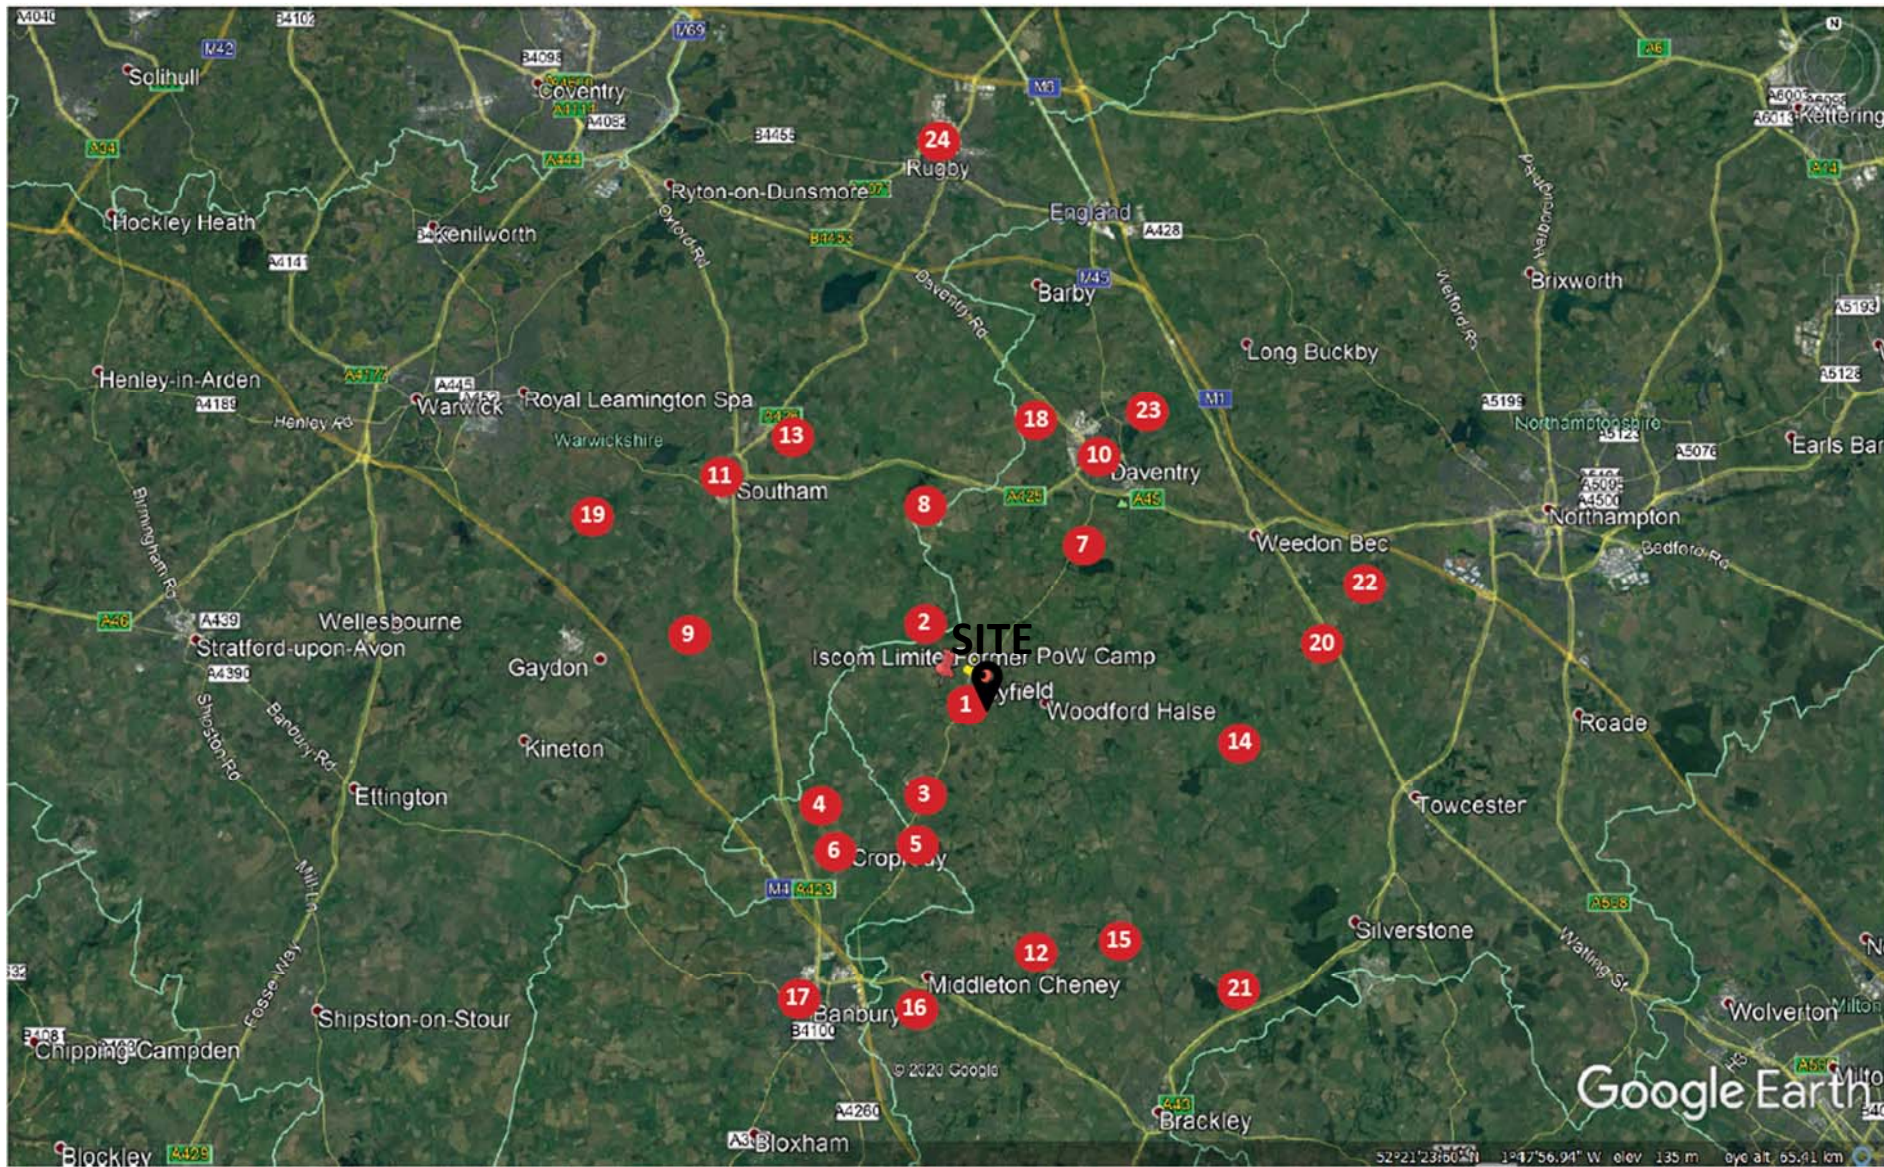

Former PoW Camp, Boddington Road, Byfield
Illustrative Catchment Area Information

Dwg No. PF10451.03

Illustrative Business Catchment Area – Key Settlements for Business Operation

Illustrative Schedule of Key Settlements for Business Operation

No. on plan	Settlement	Distance from Site (miles, as the crow flies)
1	Byfield	0.9
2	Priors Marston	2.4
3	Chipping Warden	2.8
4	Claydon	3.4
5	Wardington	4.3
6	Cropredy	4.7
7	Badby	4.8
8	Napton-on-the-Hill	5.3
9	Fenny Compton	5.3
10	Daventry	7.0
11	Southam	7.3
12	Greatworth	7.5
13	Stockton	7.7
14	Blakesley	8.0
15	Helmdon	8.0
16	Warkworth	8.1
17	Banbury	8.3
18	Braunston	8.4
19	Harbury	9.0
20	Pattishall	10.6
21	Syresham	10.8
22	Bugbroke	11.2
23	Long Buckby	11.2
24	Rugby	13.4