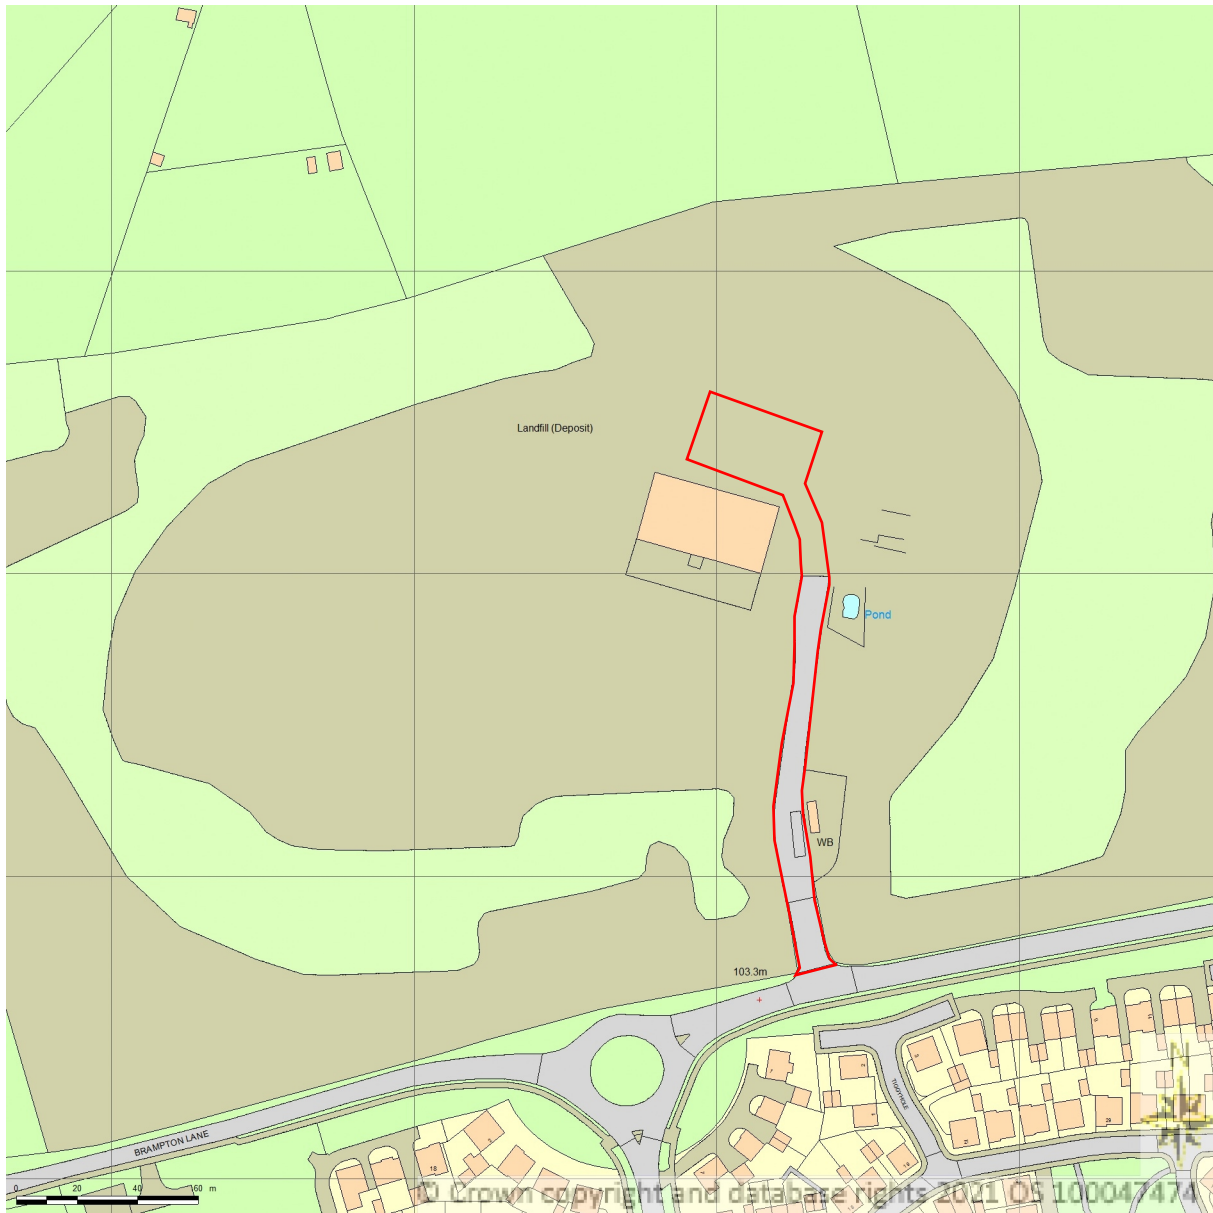

SITE LOCATION PLAN
AREA 16 HA
SCALE: 1:2500 on A4
CENTRE COORDINATES: 474565 , 265488

Prevailing wind direction

Supplied by Streetwise Maps Ltd
www.streetwise.net
Licence No: 100047474
12:52:33 02/02/2021