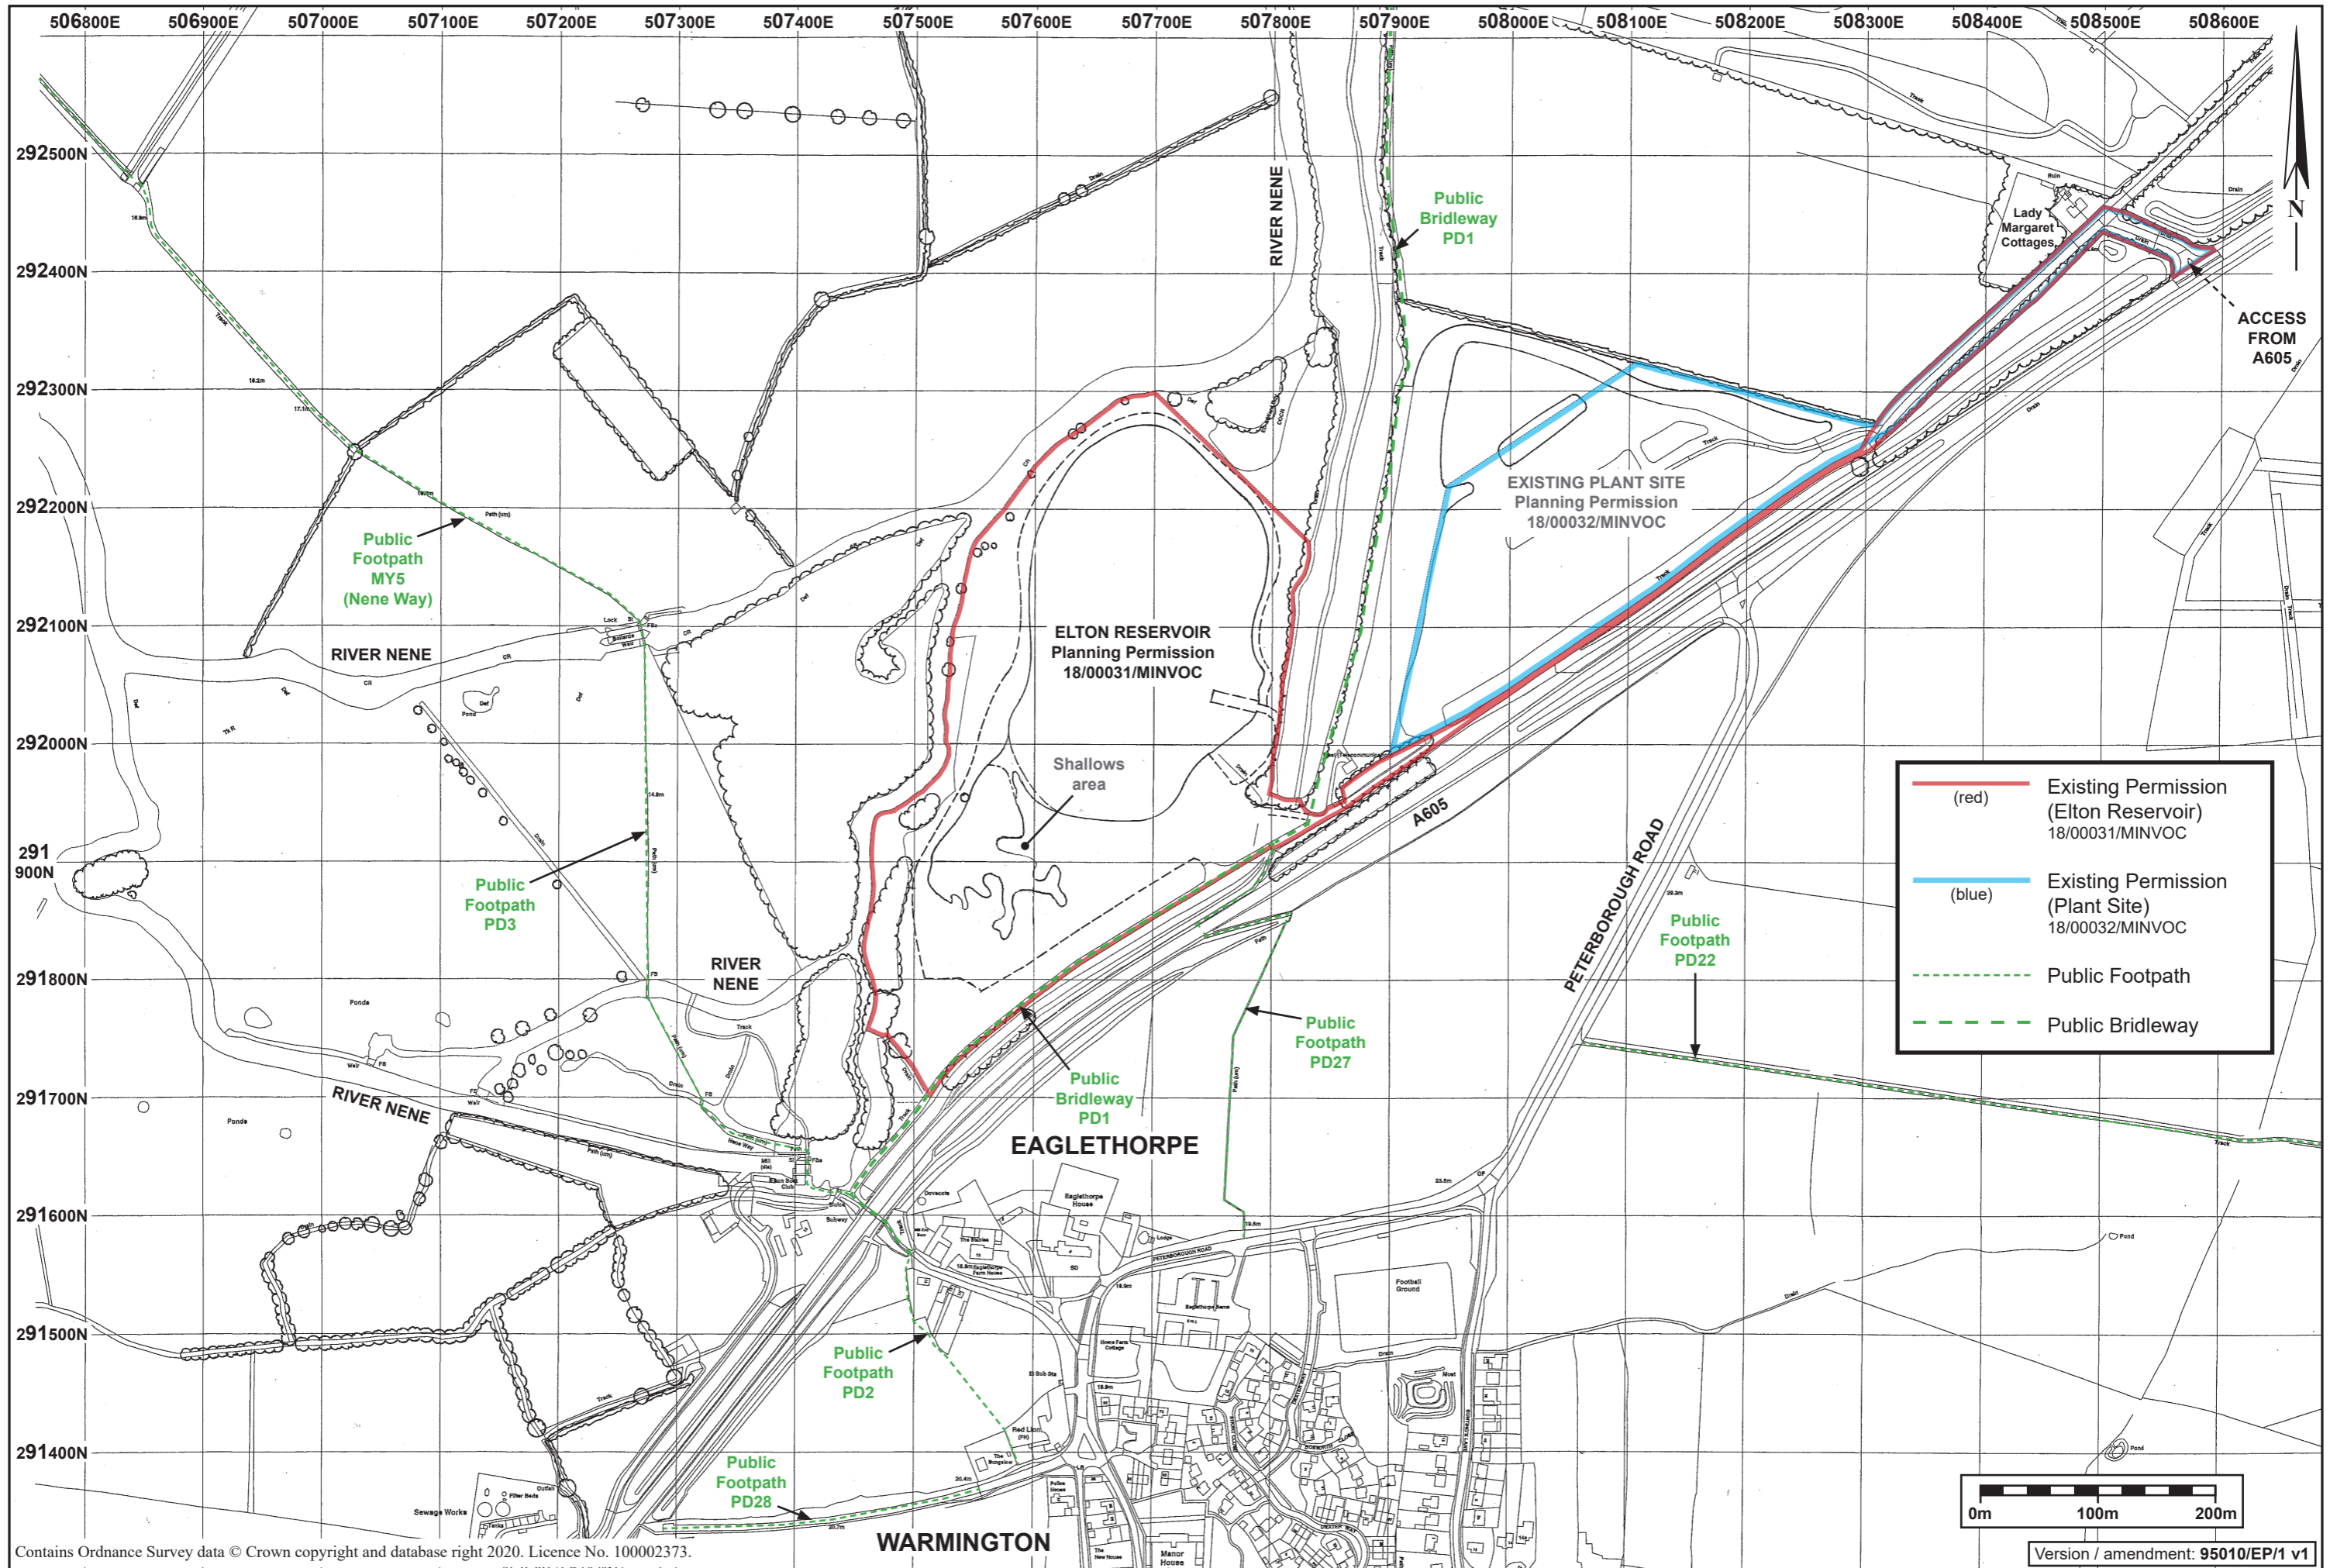

PLANS

Contains Ordnance Survey data © Crown copyright and database right 2020. Licence No. 100002373.

Version / amendment: 95010/EP/1 v1

Contains Ordnance Survey data © Crown copyright and database right 2020. Licence No. 100002373.

Version / amendment: 95010/EP/2 v1

Contains Ordnance Survey data © Crown copyright and database right 2020. Licence No. 100002373.

Version / amendment: 95010/PS/A/1 v4