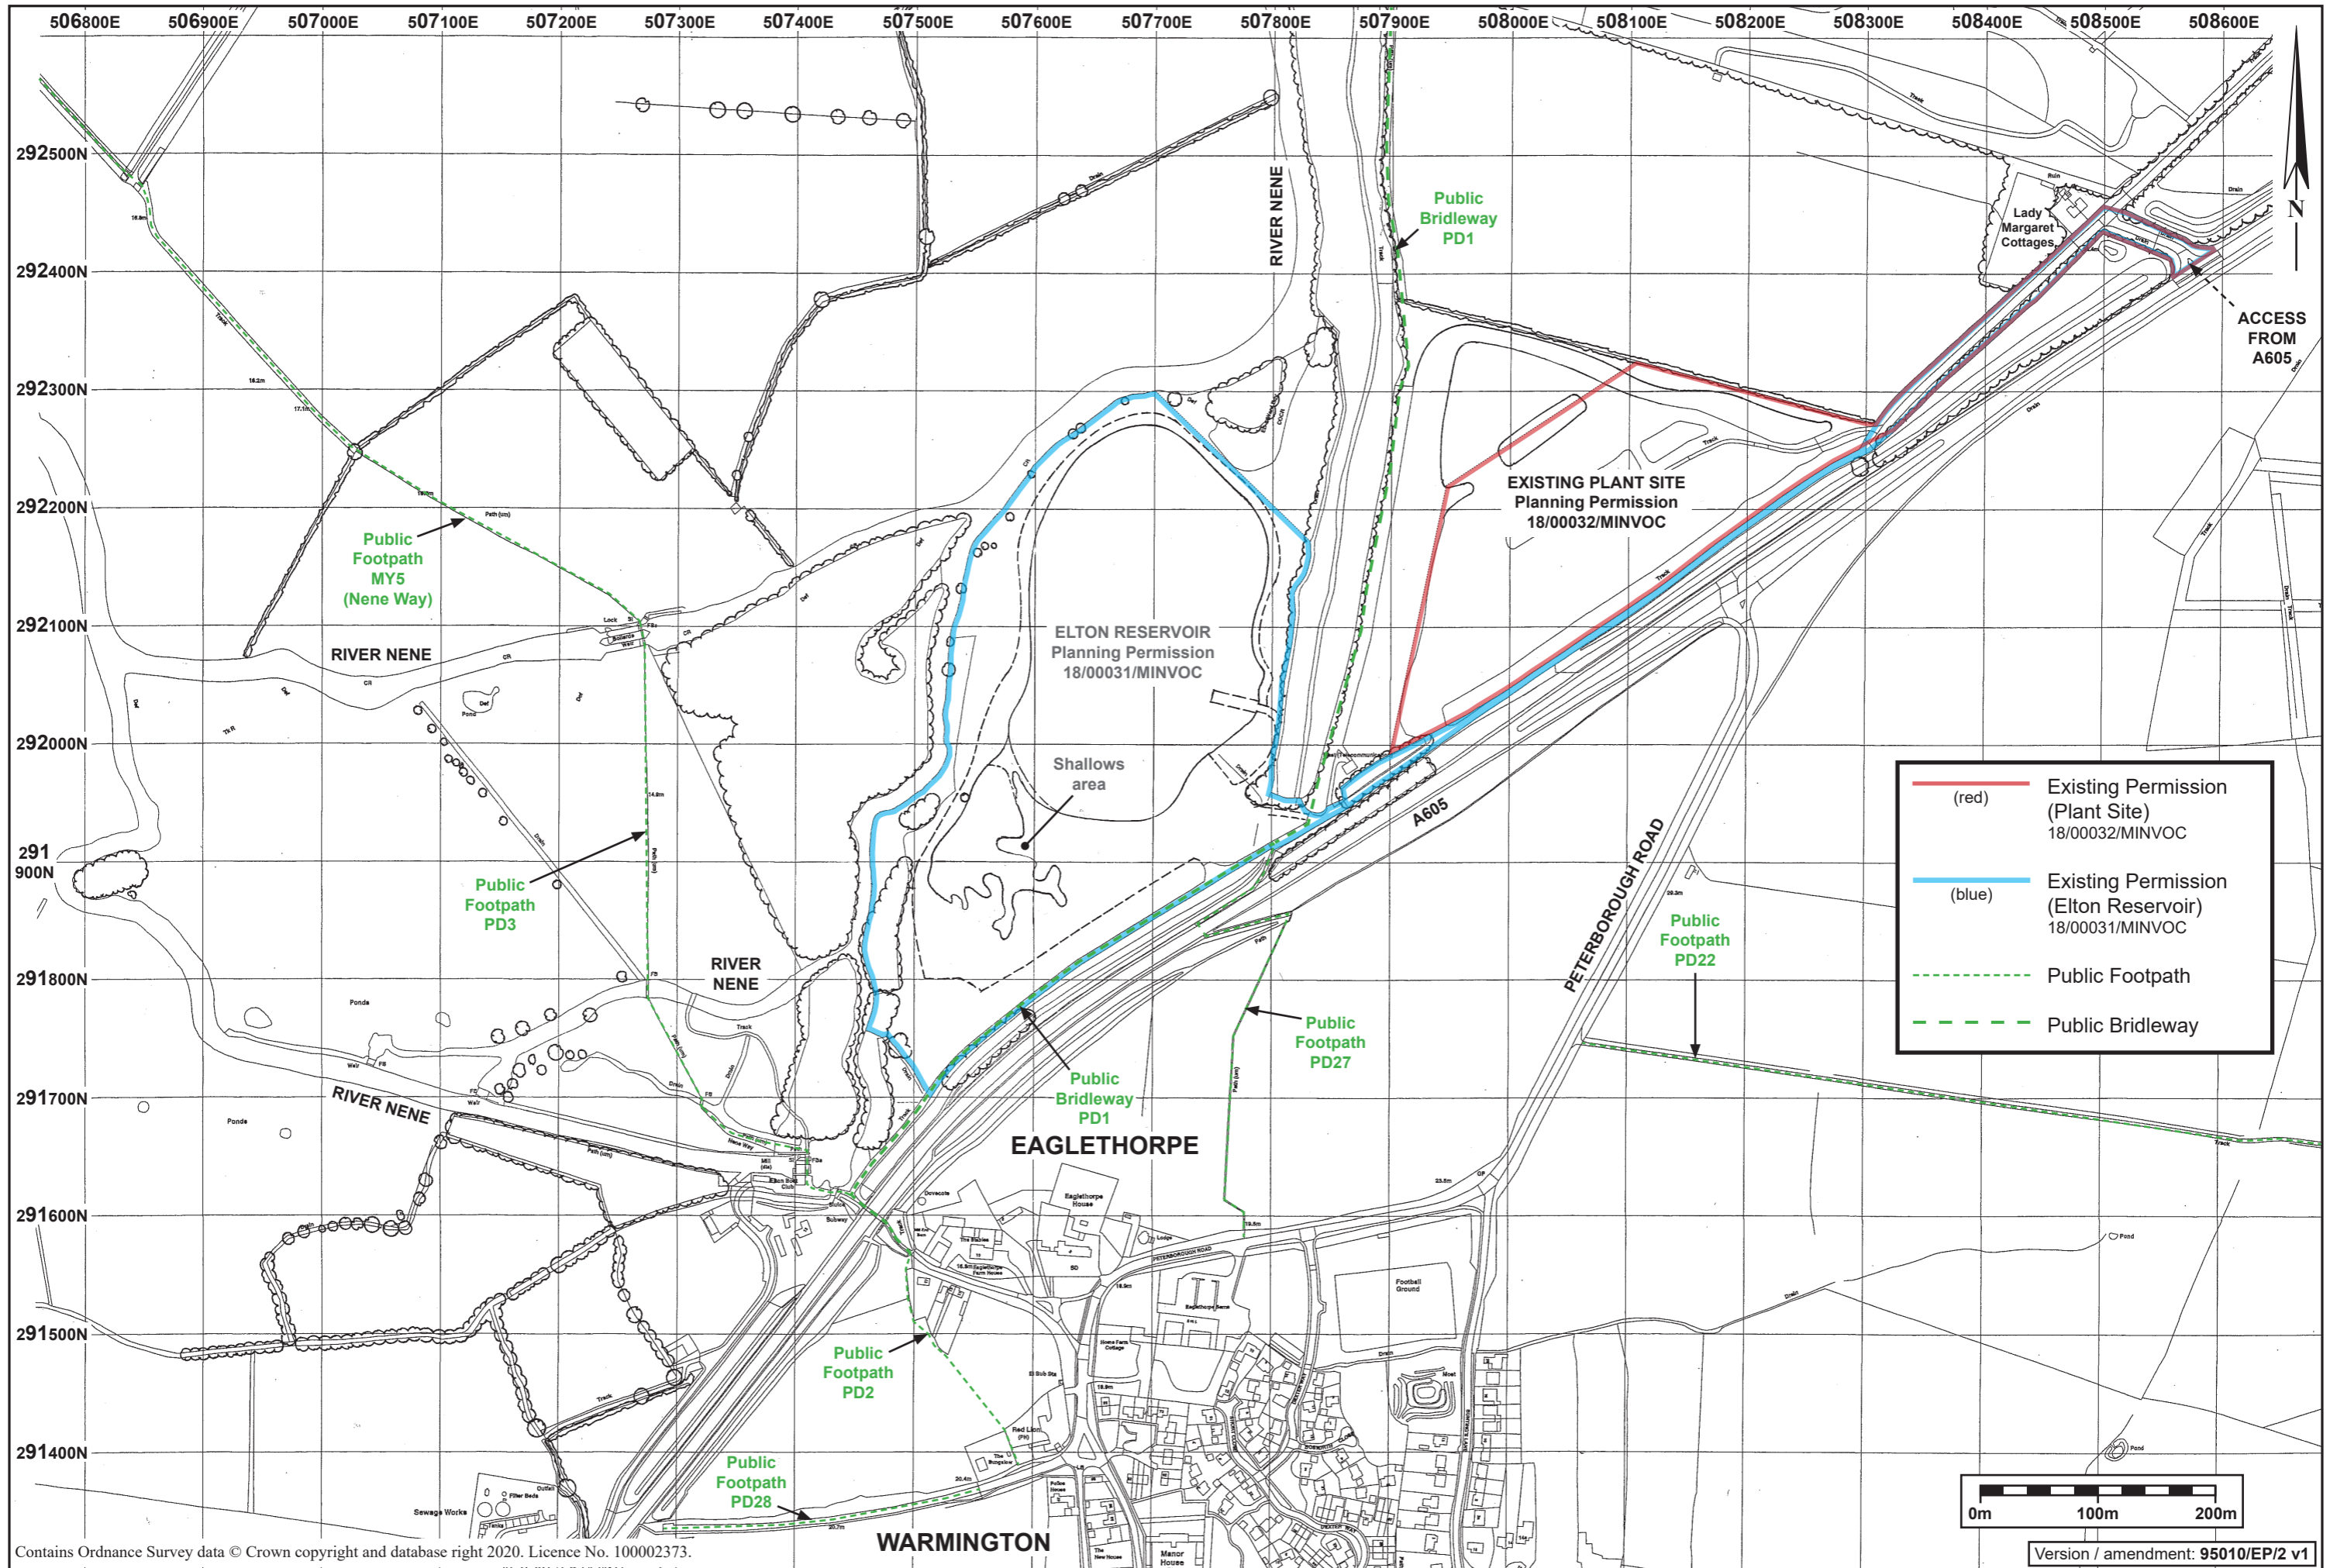

PLANS

Contains Ordnance Survey data © Crown copyright and database right 2020. Licence No. 100002373.

Version / amendment: 95010/EP/1 v1

Contains Ordnance Survey data © Crown copyright and database right 2020. Licence No. 100002373.

Version / amendment: 95010/EP/2 v1

Contains Ordnance Survey data © Crown copyright and database right 2020. Licence No. 100002373.

Version / amendment: 95010/PS/A/1 v4