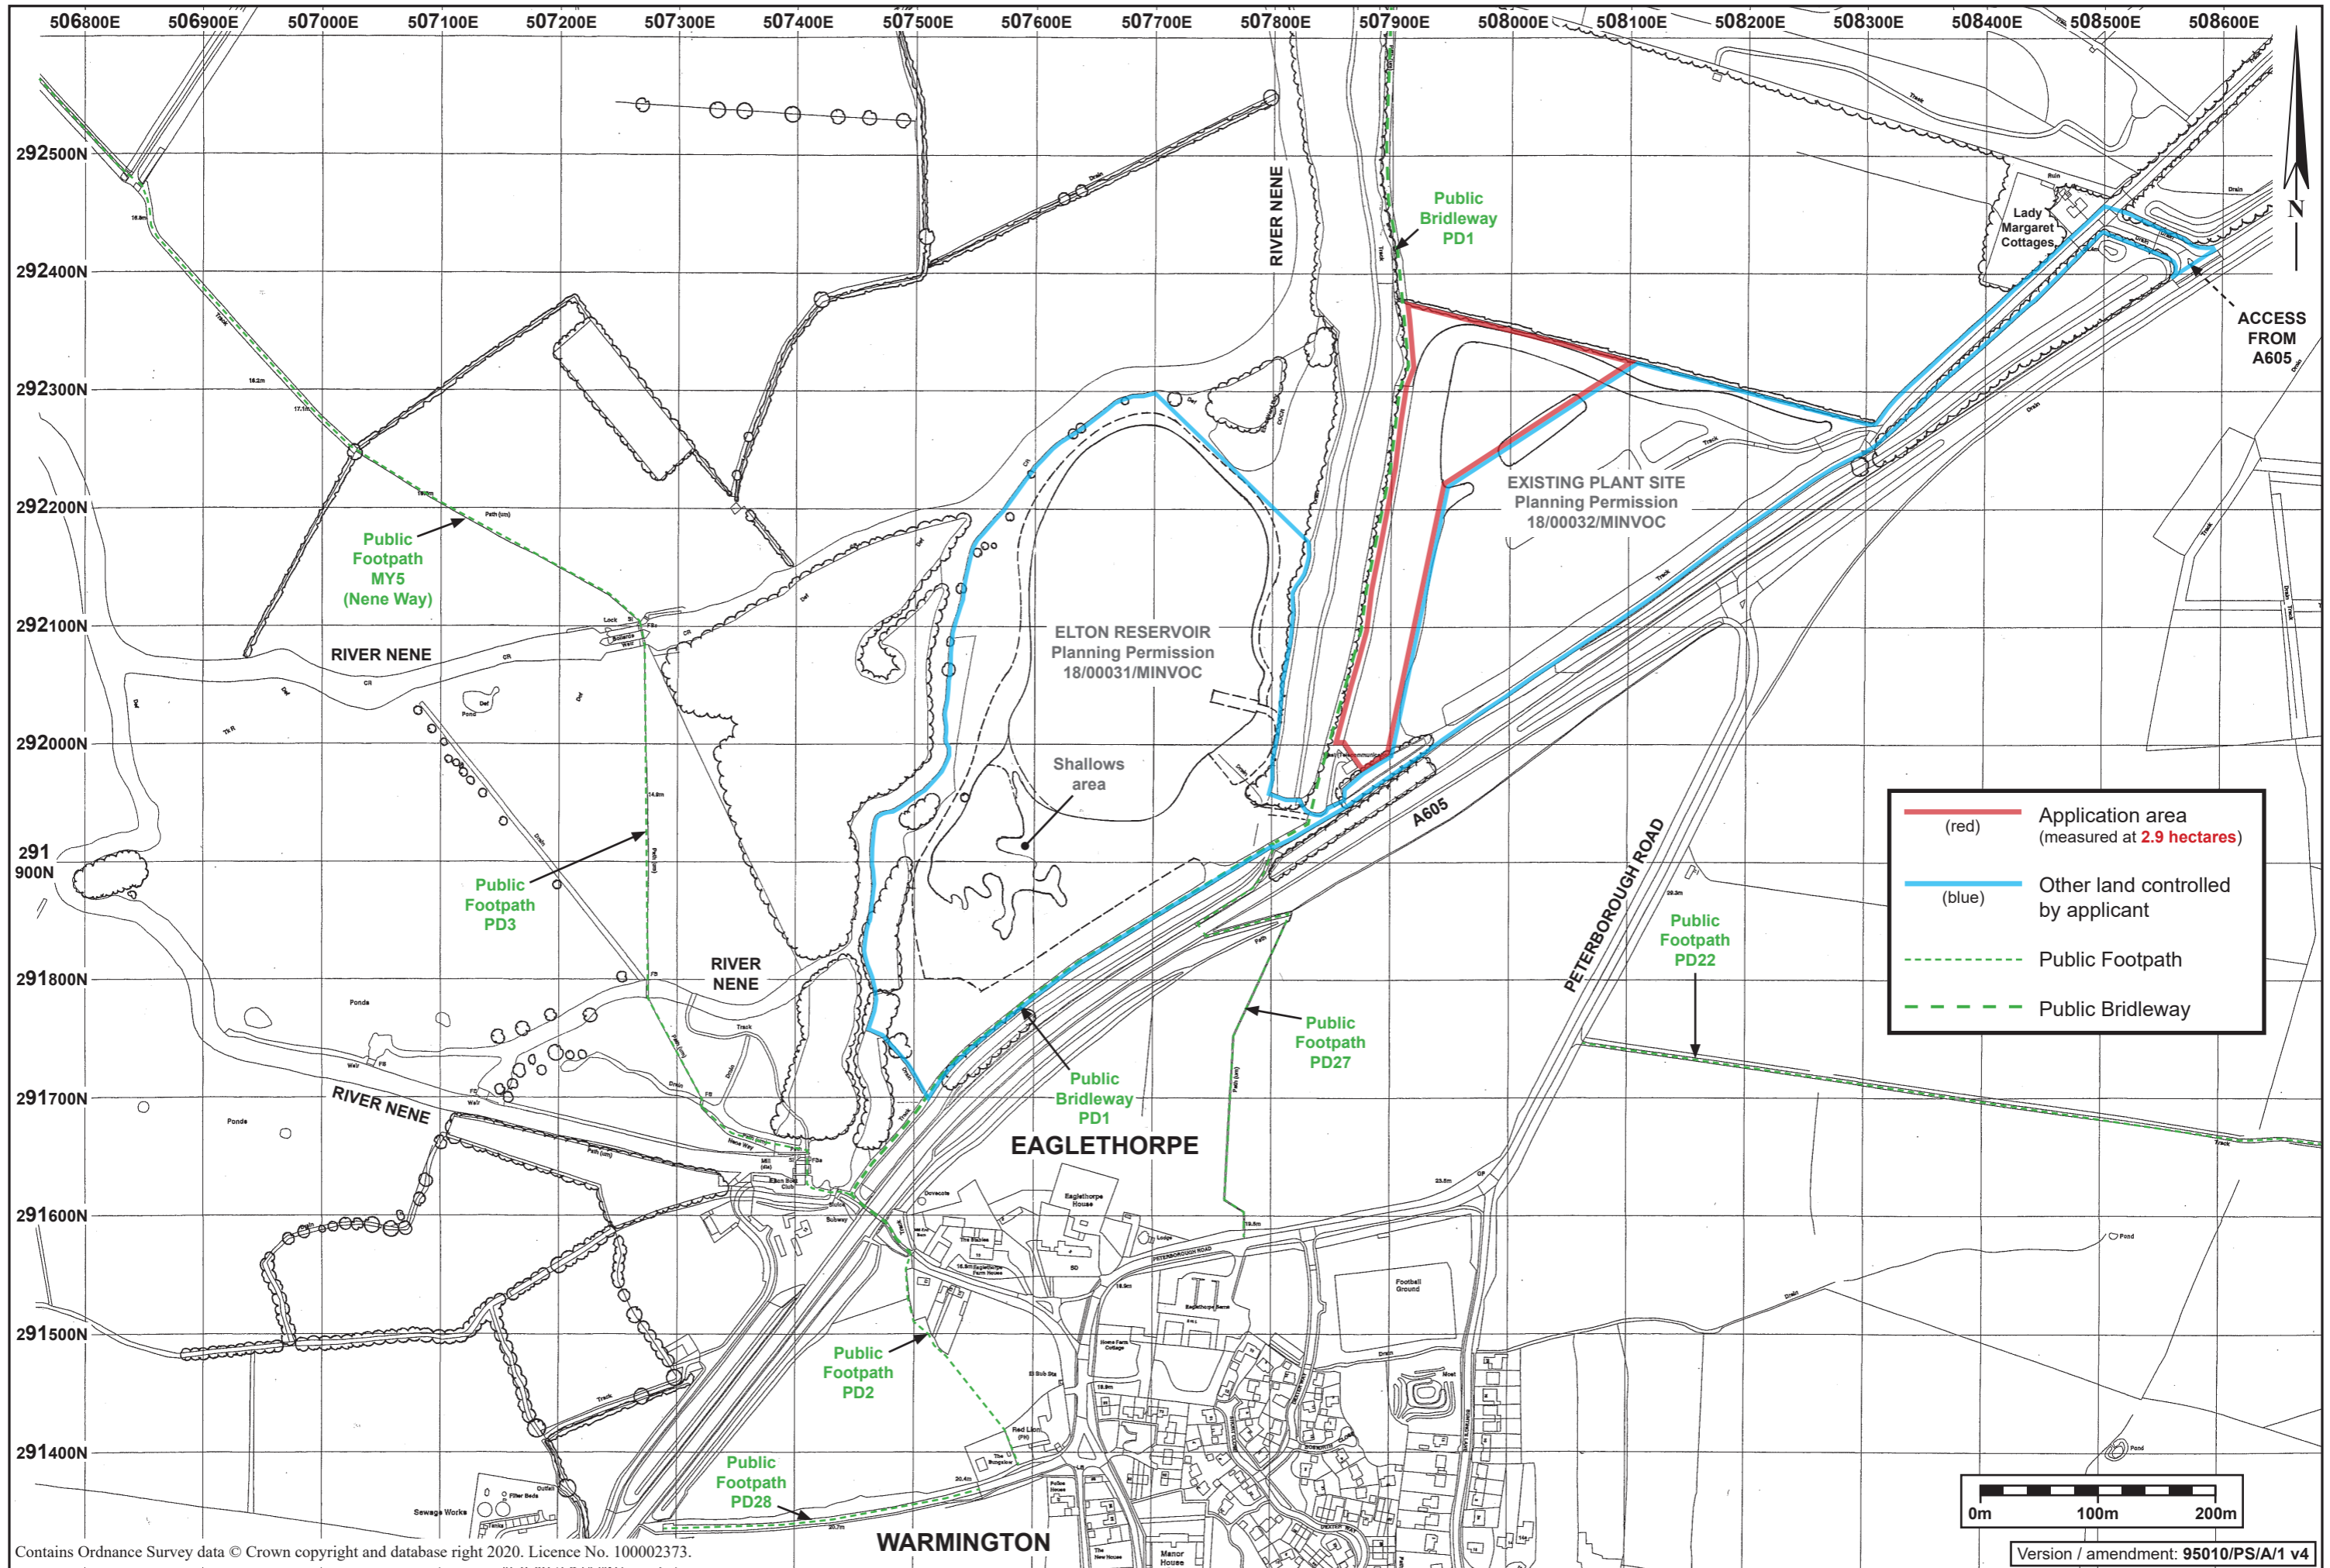

PLANS

Contains Ordnance Survey data © Crown copyright and database right 2020. Licence No. 100002373.

Version / amendment: 95010/EP/1 v1

Contains Ordnance Survey data © Crown copyright and database right 2020. Licence No. 100002373.

Version / amendment: 95010/EP/2 v1

Contains Ordnance Survey data © Crown copyright and database right 2020. Licence No. 100002373.

Version / amendment: 95010/PS/A/1 v4