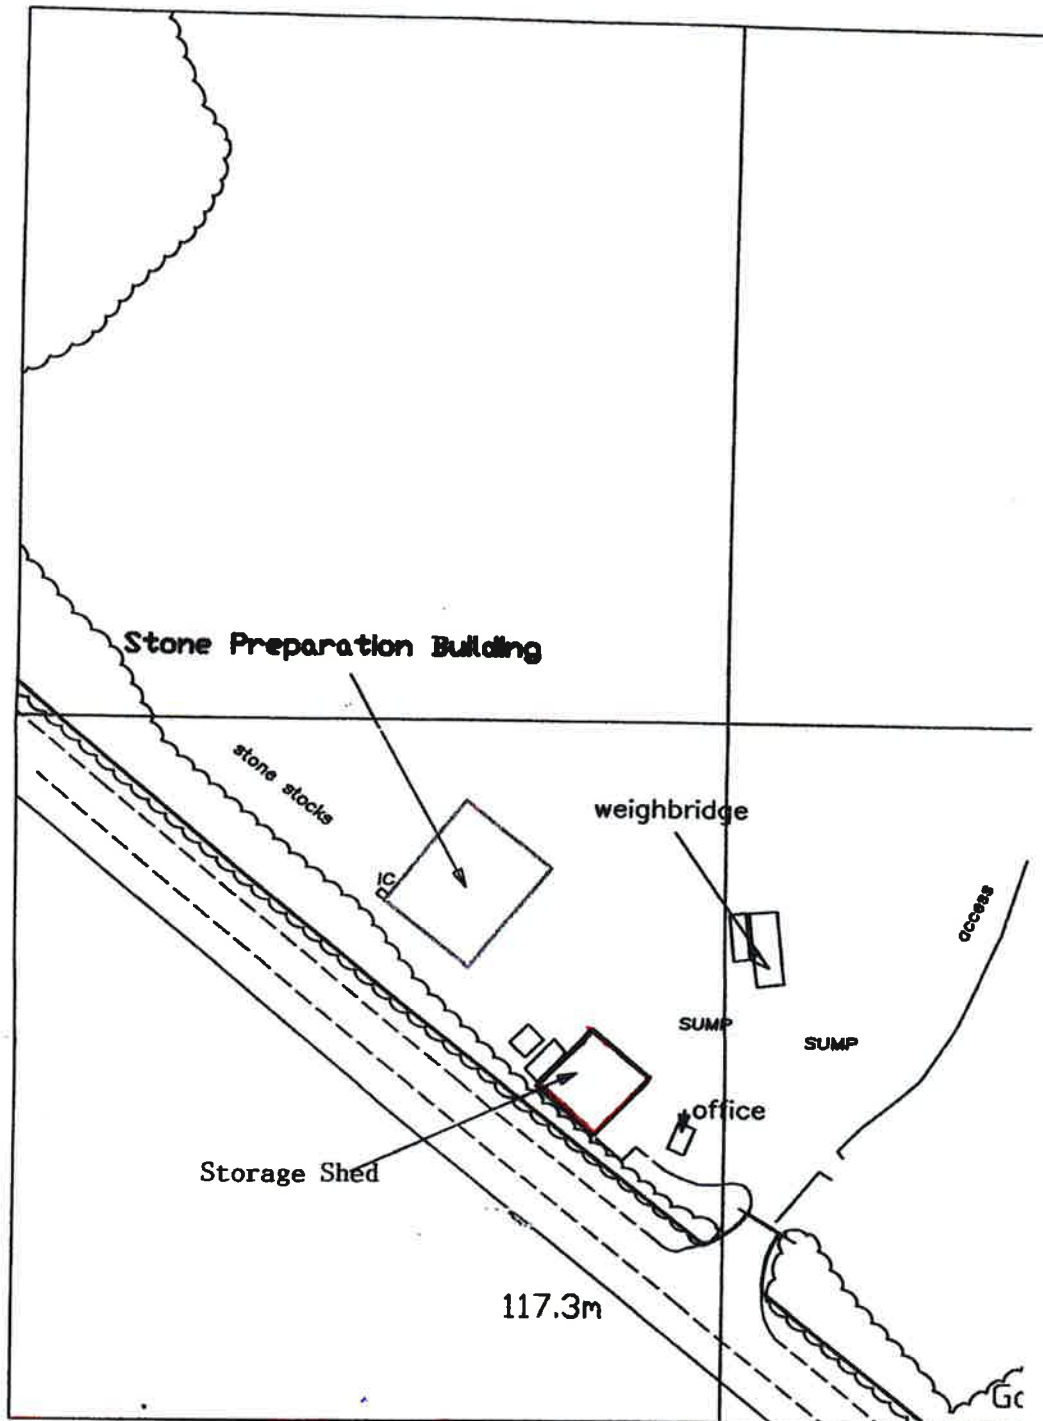

Pury End Quarry and Landfill Site, Pury End, Towcester for D A Bird

Site Plan **GPP/DAB/PE/07/01**
Scale 1:25,000

Reproduction from the Ordnance Survey Map with sanction of the Controller of Her Majesty's Stationery Office © Crown Copyright, Licence number 51206561. For Identification purposes only.

**NORTHAMPTONSHIRE
COUNTY COUNCIL**

 20 DEC 2013

GROWTH MANAGEMENT

Replacement Stone Preparation Building at Pury End for D A Bird

Site Plan GPP/DAB/PE/08/02
Scale 1:1,000

Reproduction from the Ordnance Survey Map with sanction of the Controller of Her Majesty's Stationery Office © Crown Copyright, Licence number 51208561. For identification purposes only.