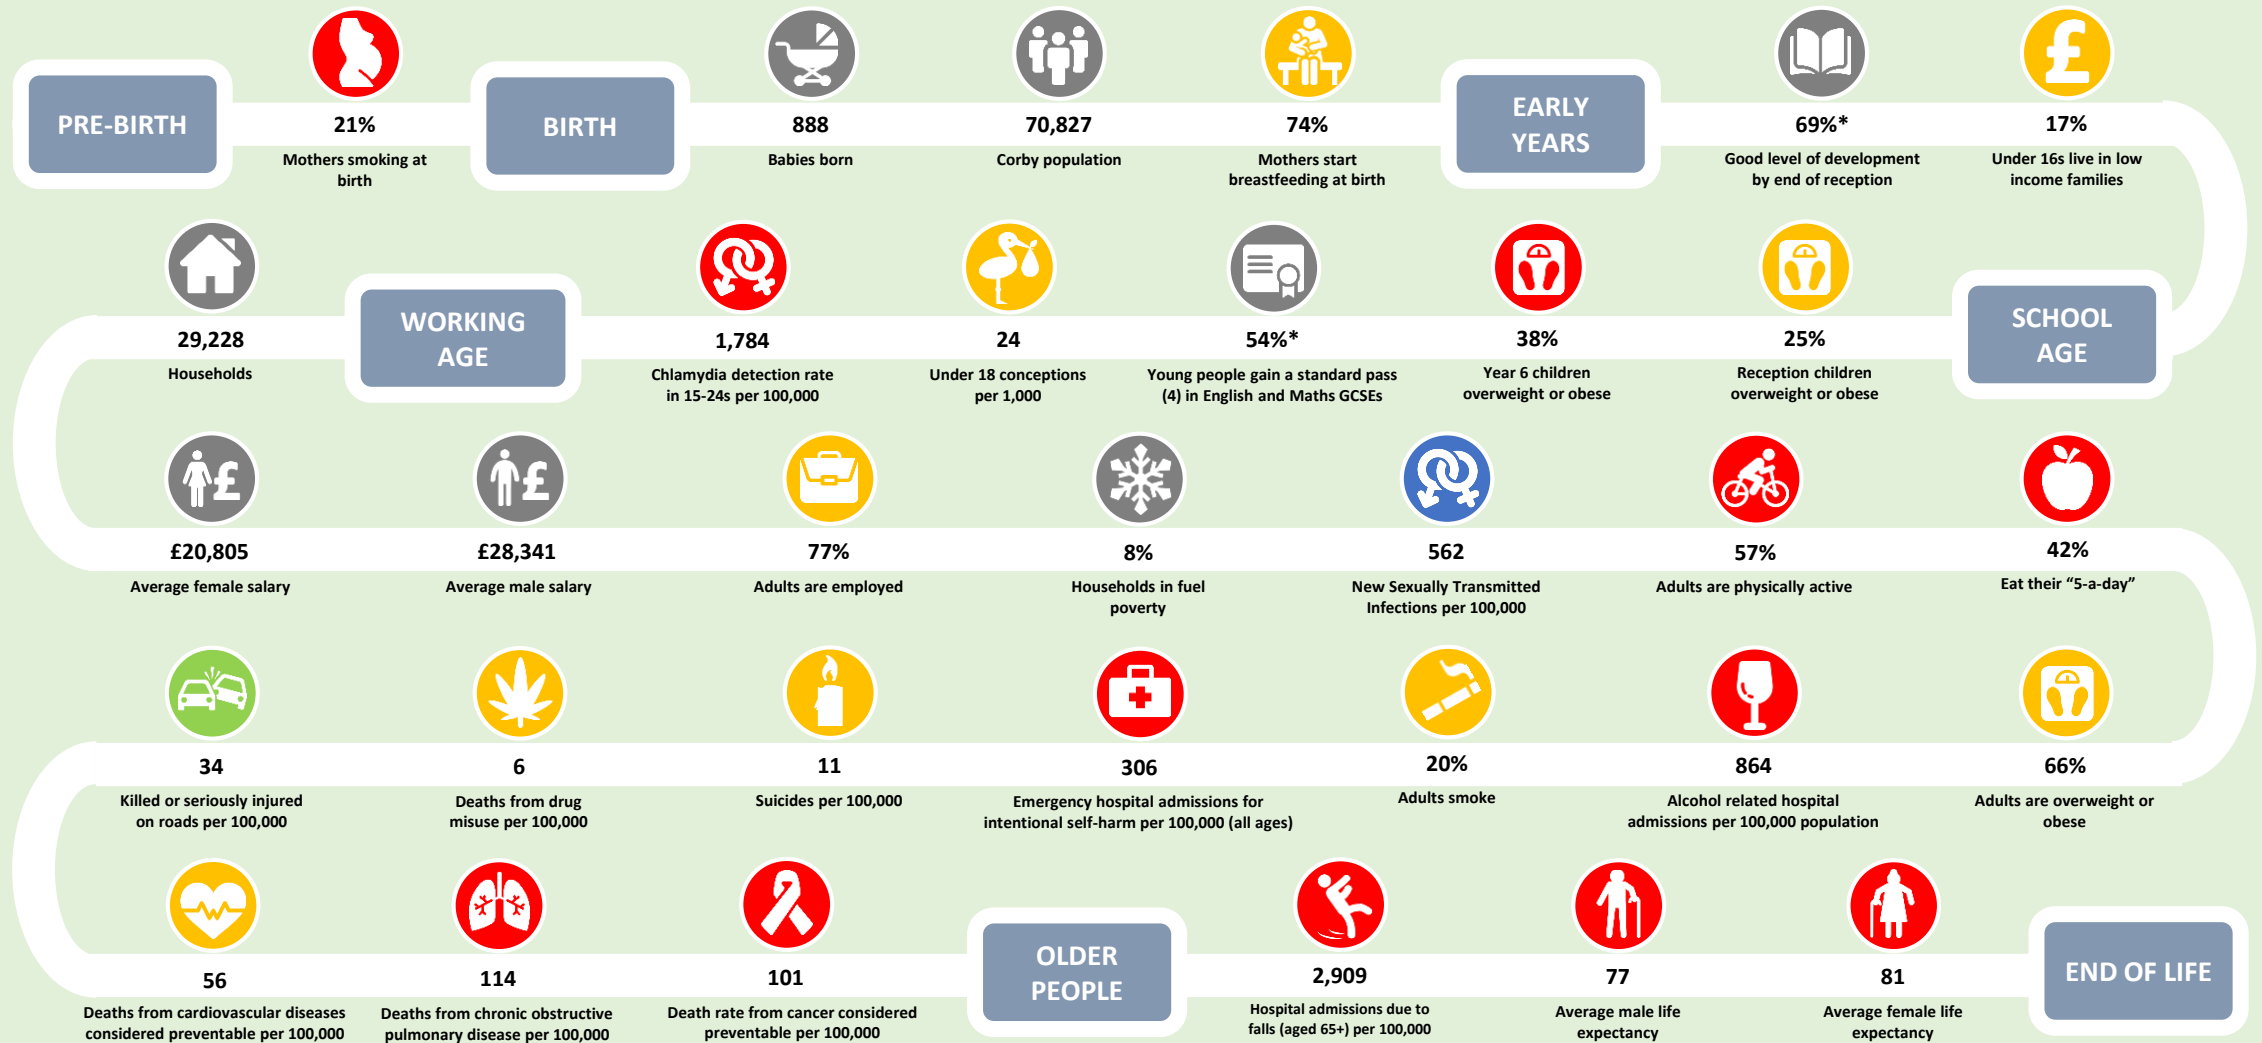

Health and Wellbeing in Corby, February 2020

Compared to England average: ● Worse ● Similar ● Better ● Lower ● Similar ● Higher ● Not compared