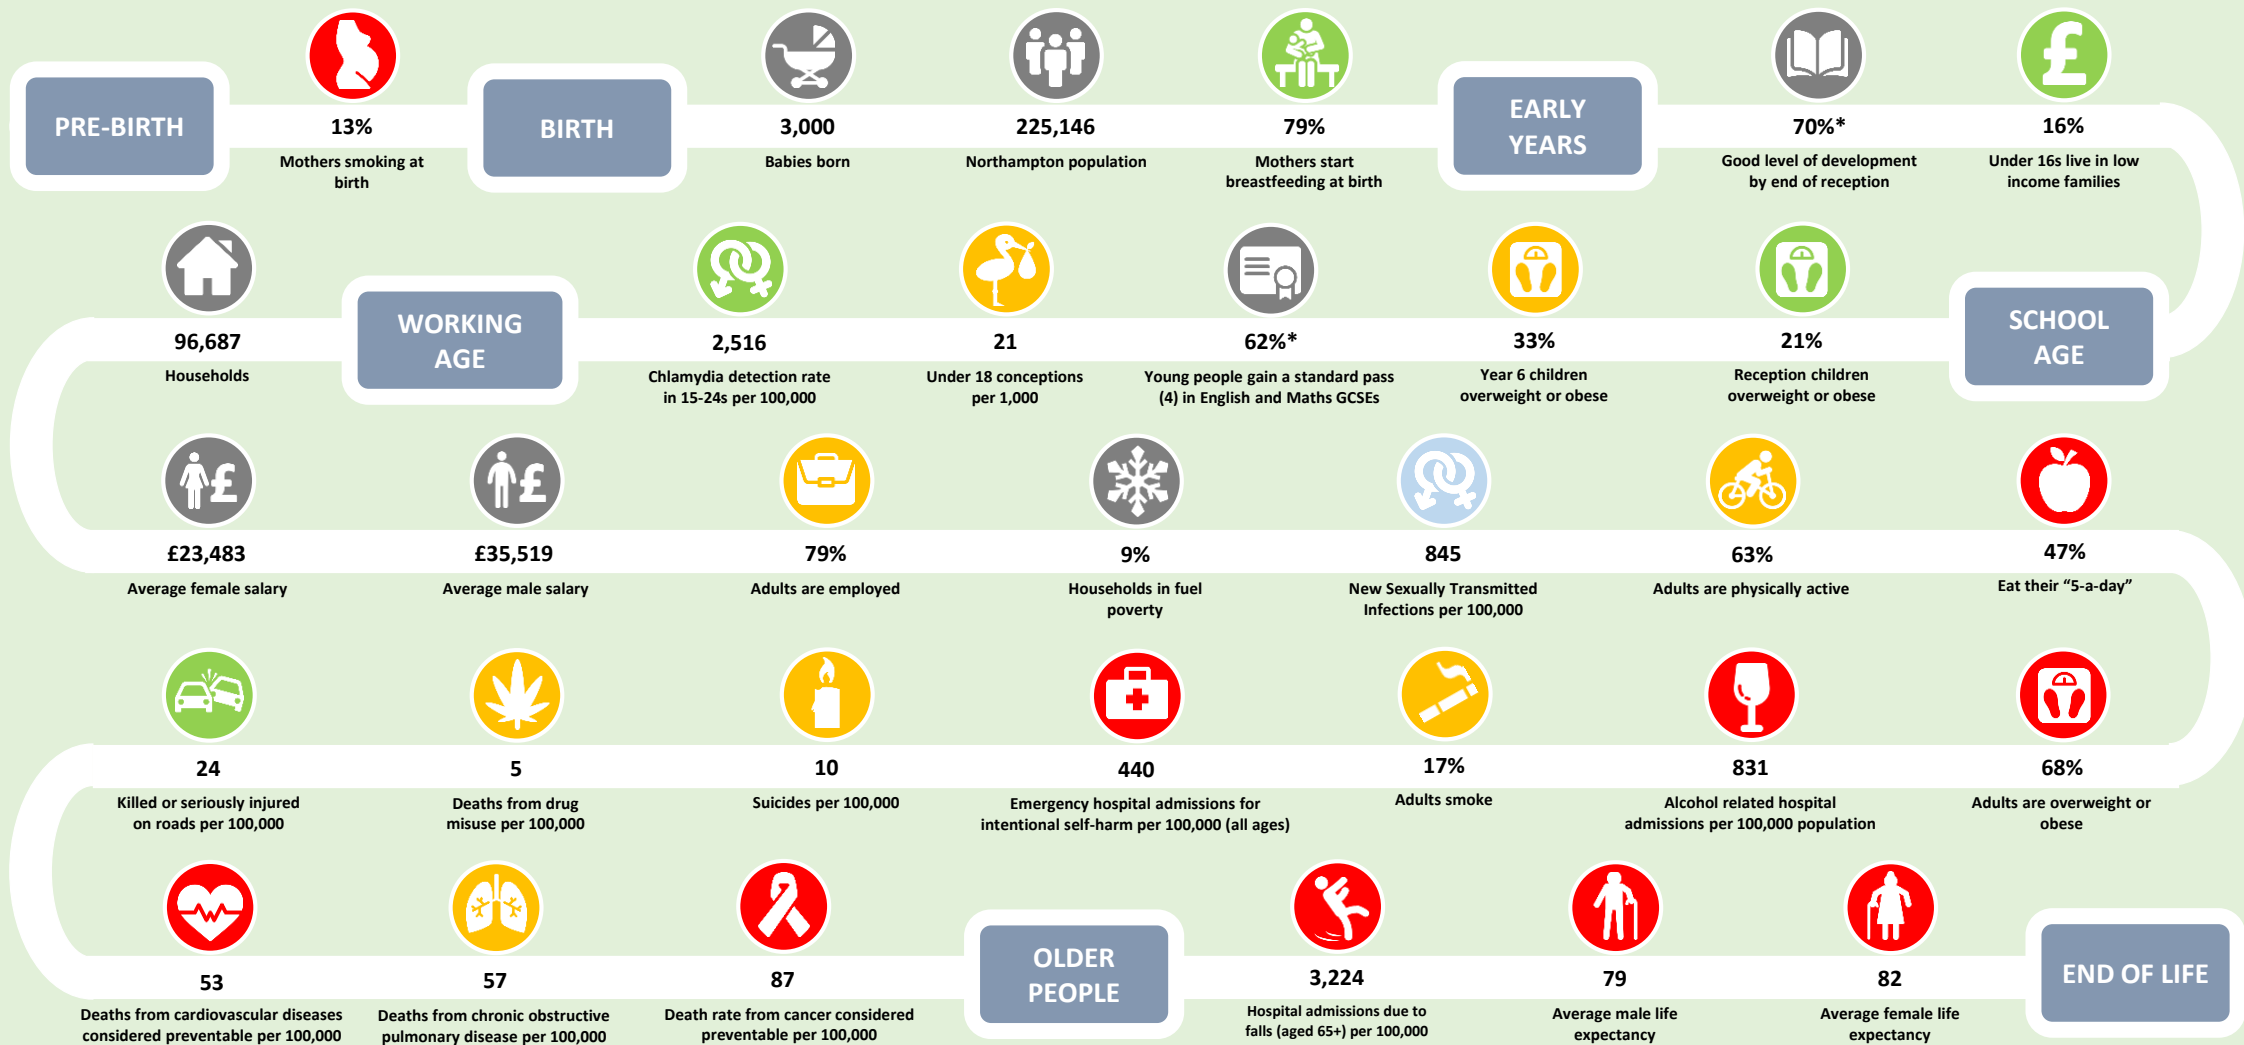

# Health and Wellbeing in Northampton, February 2020

Compared to England average: ● Worse ● Similar ● Better ● Lower ● Similar ● Higher ● Not compared