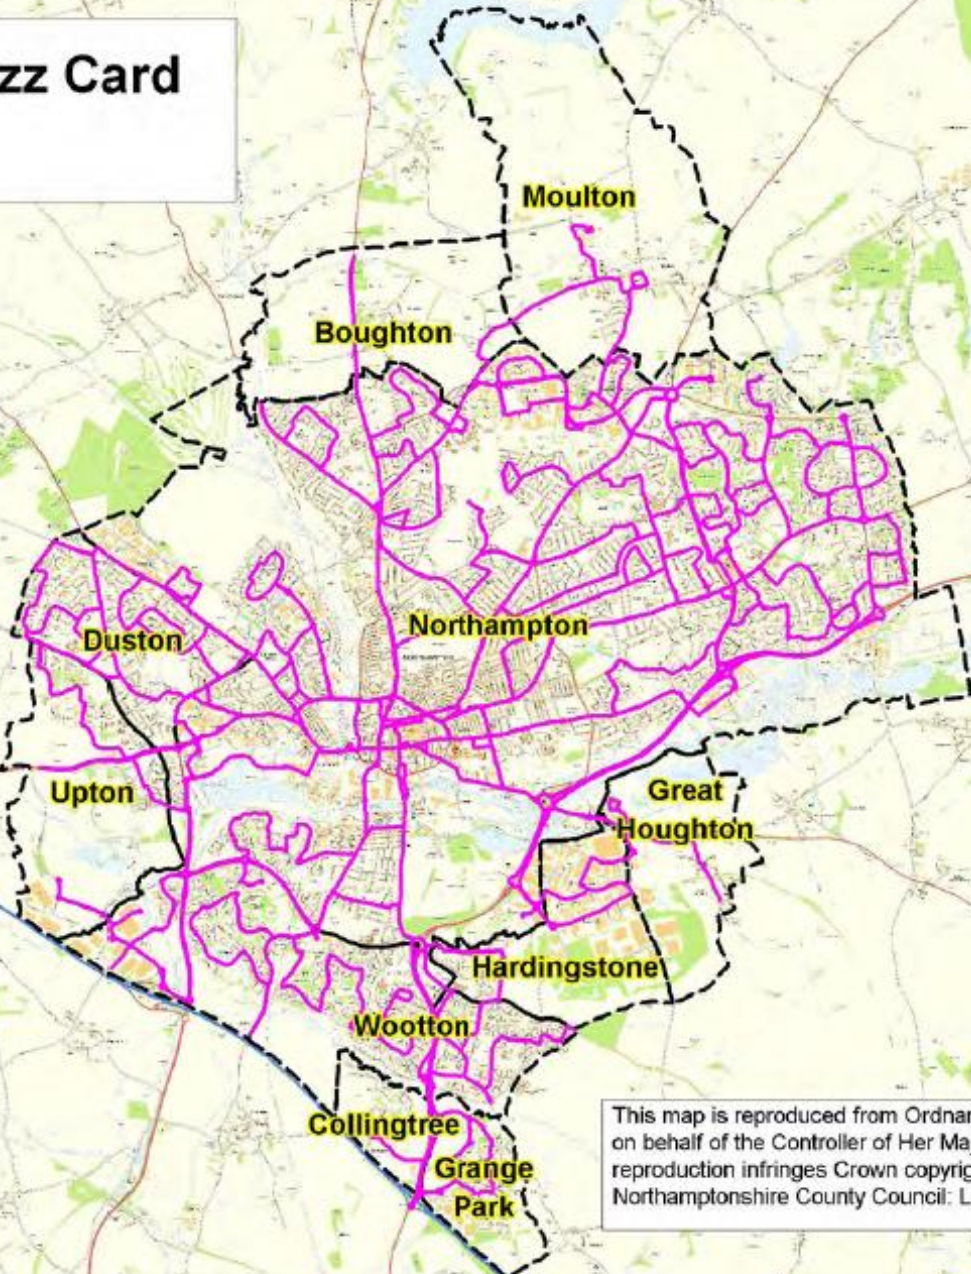

Northampton Buzz Card

— Areas Served

This map is reproduced from Ordnance Survey material with the permission of Ordnance Survey on behalf of the Controller of Her Majesty's Stationery Office © Crown copyright. Unauthorised reproduction infringes Crown copyright and may lead to prosecution or civil proceedings. Northamptonshire County Council: Licence No. 100019331, Published 18/05/2012.