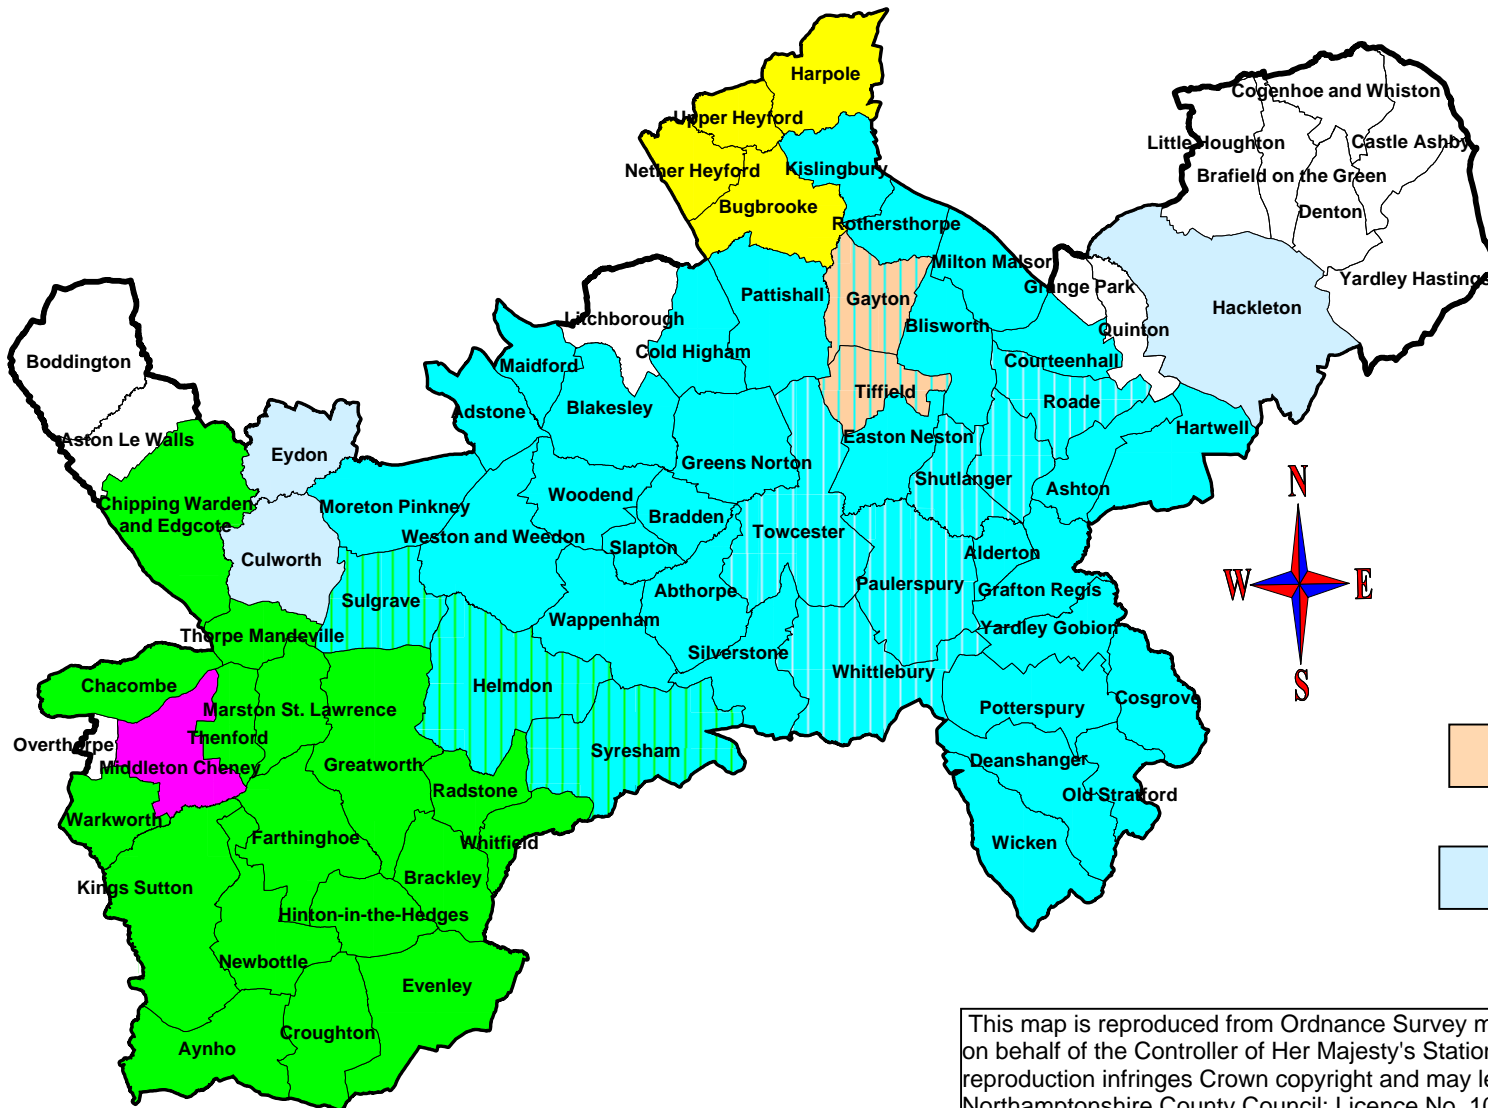

# South Northamptonshire District Community Transport (funded by Northamptonshire County Council)

## Car Schemes

- Brackley SNVB
- DACT
- Help at Hand
- Towcester Area Door to Door

## Community Minibus

- Gayton and Tiffield
- Ability Northants CIC

This map is reproduced from Ordnance Survey material with the permission of Ordnance Survey on behalf of the Controller of Her Majesty's Stationery Office © Crown copyright. Unauthorised reproduction infringes Crown copyright and may lead to prosecution or civil proceedings. Northamptonshire County Council: Licence No. 100019331.