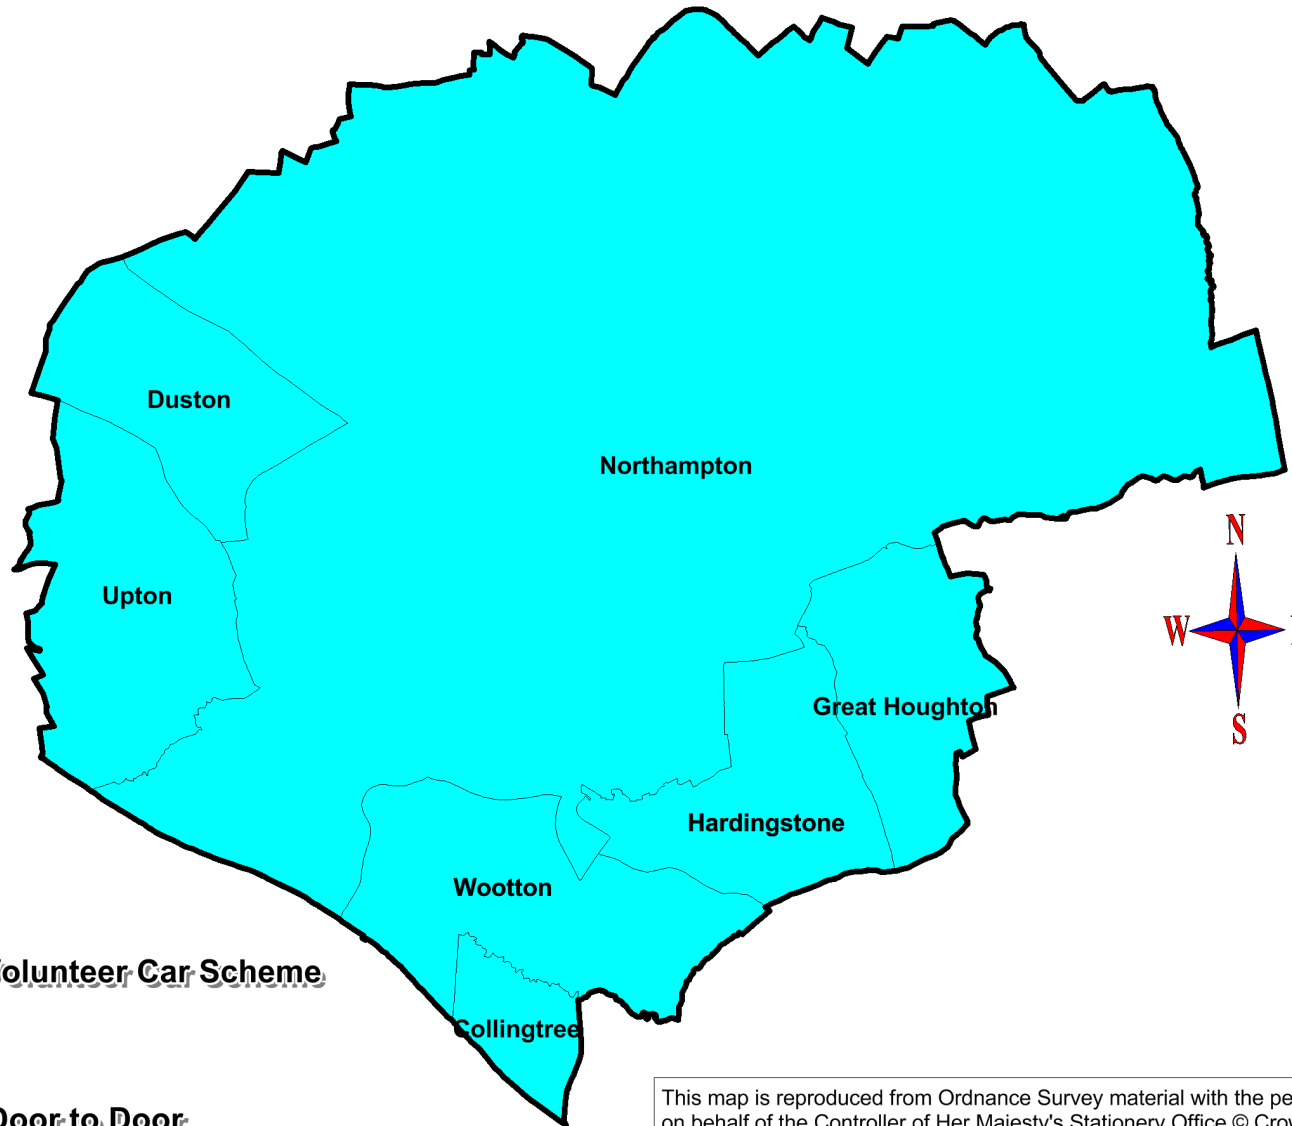

Northampton Borough Community Transport (funded by Northamptonshire County Council)

Car Scheme

Northampton Volunteer Car Scheme

Dial-A-Ride

Northampton Door to Door

This map is reproduced from Ordnance Survey material with the permission of Ordnance Survey on behalf of the Controller of Her Majesty's Stationery Office © Crown copyright. Unauthorised reproduction infringes Crown copyright and may lead to prosecution or civil proceedings. Northamptonshire County Council: Licence No. 100019331.